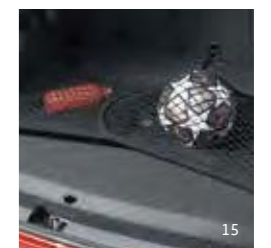

- 09 Bracket for Tablet PC for (Travel and Comfort System)
  Part Number: 000-061-125-N
- 10 Snake Hook for the headrest | **Part Number: 000-061-126-A -041**
- 11 Bag hooks (Travel and Comfort system)
  Part Number: 000-061-126-B
- 12 Clothes hanger (Travel and Comfort system) Clothes hanger
  Part Number: 000-061-127-B
- 13 Thermo Box | **Part Number: 000-065-400-F**
- 14 Clothes hanger chrome | **Part Number: 00V-061-127**
- 15 Luggage net | **Part Number: 5N0-065-111**
- 16 Cushion Pillow Set of 2 | **Part Number: 7E0-084-508-CPC**
- 17 Tissue Box | **Part Number: 000-061-108- -BOX**