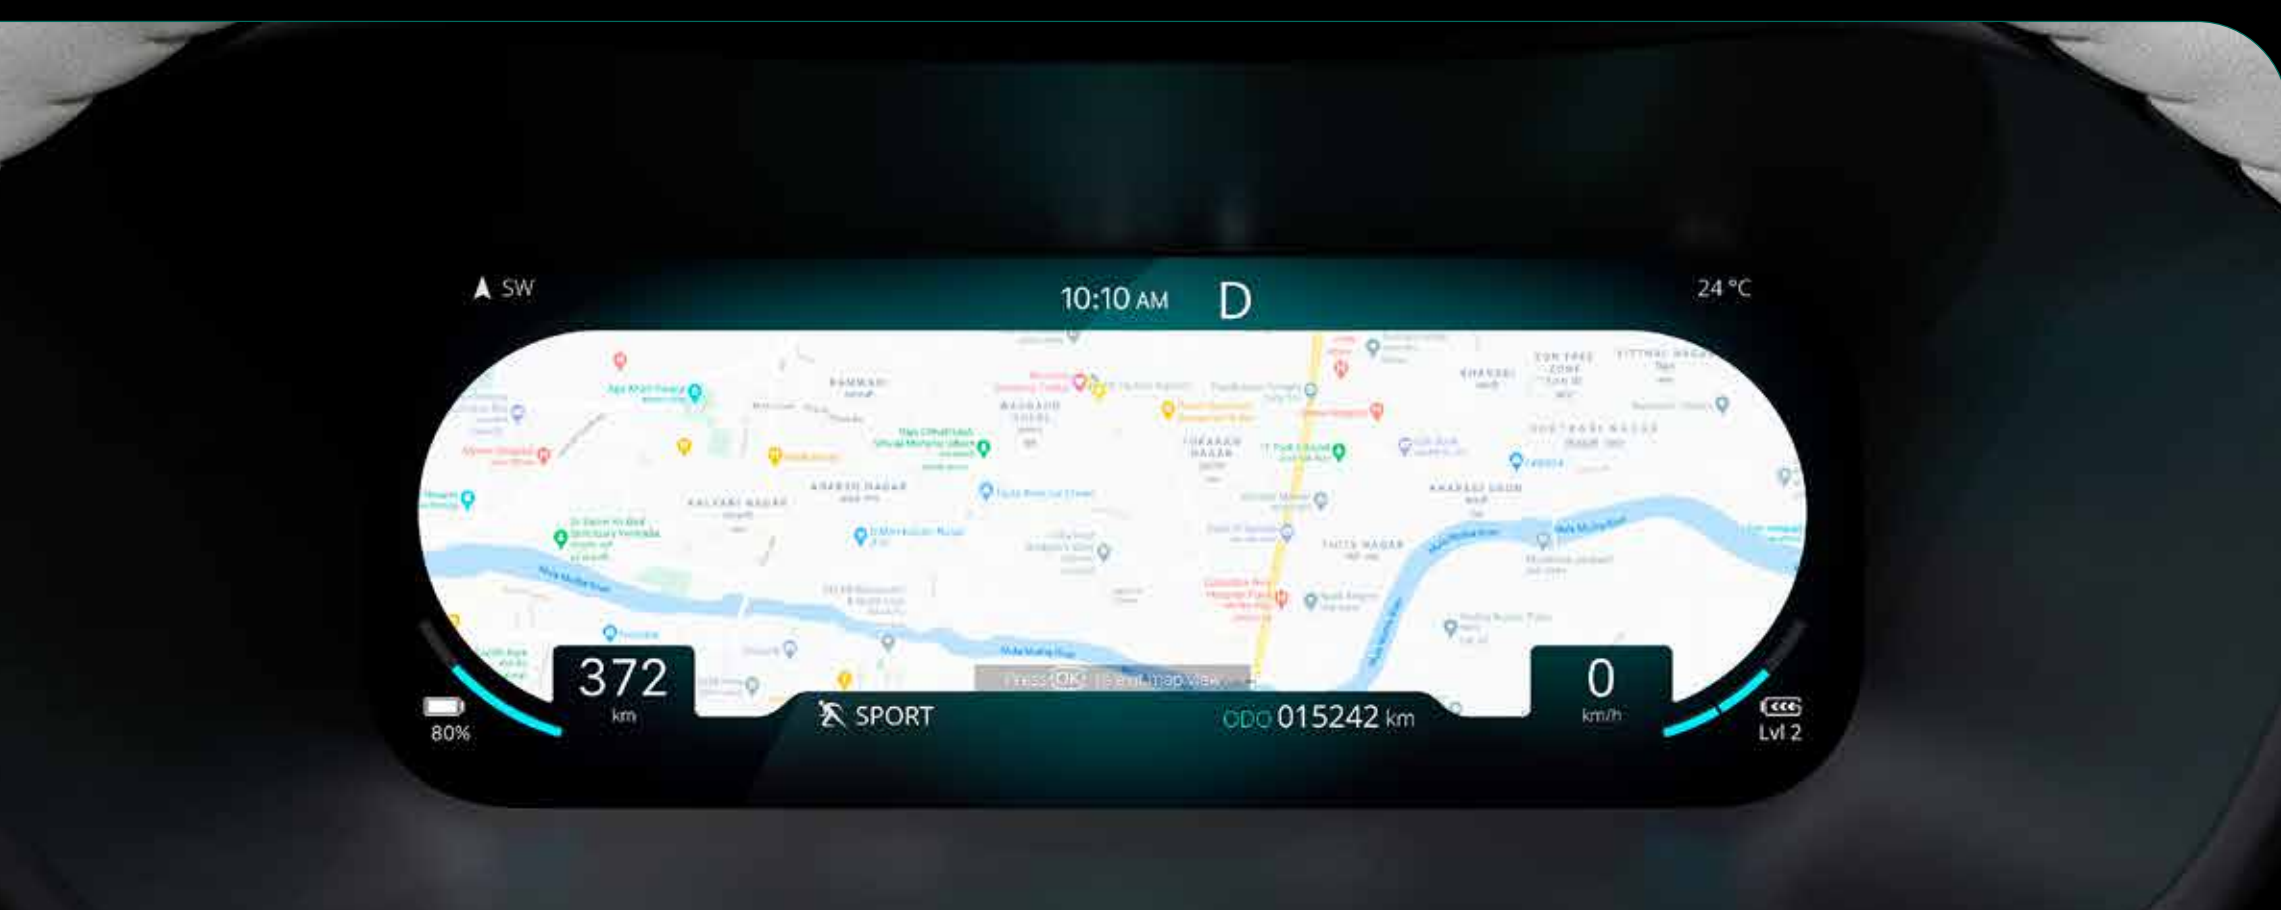

Digital Cockpit

High-definition fully reconfigurable instrument cluster.

Multi-dial view in cluster.

Embedded maps for a safe, intuitive and enriched driving experience.

Wireless Charger

Wireless charging with no strings attached.