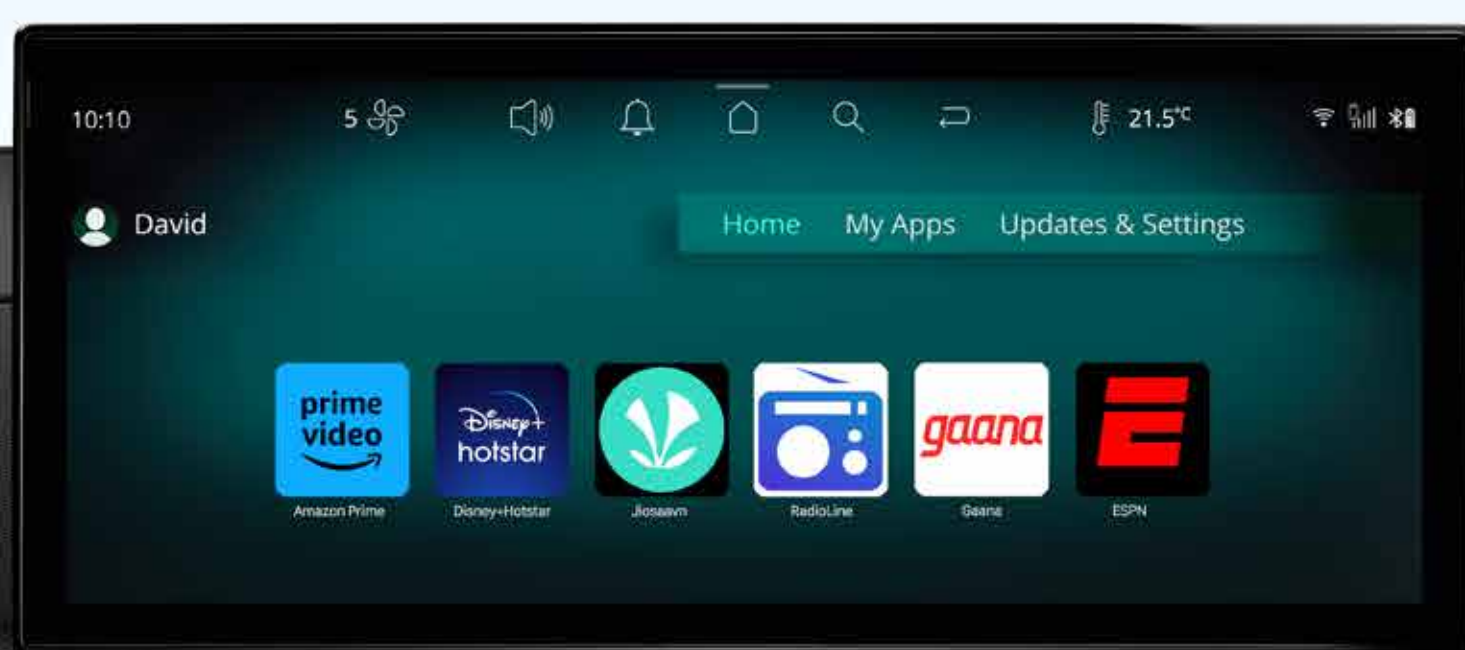

15+ apps today and more tomorrow.