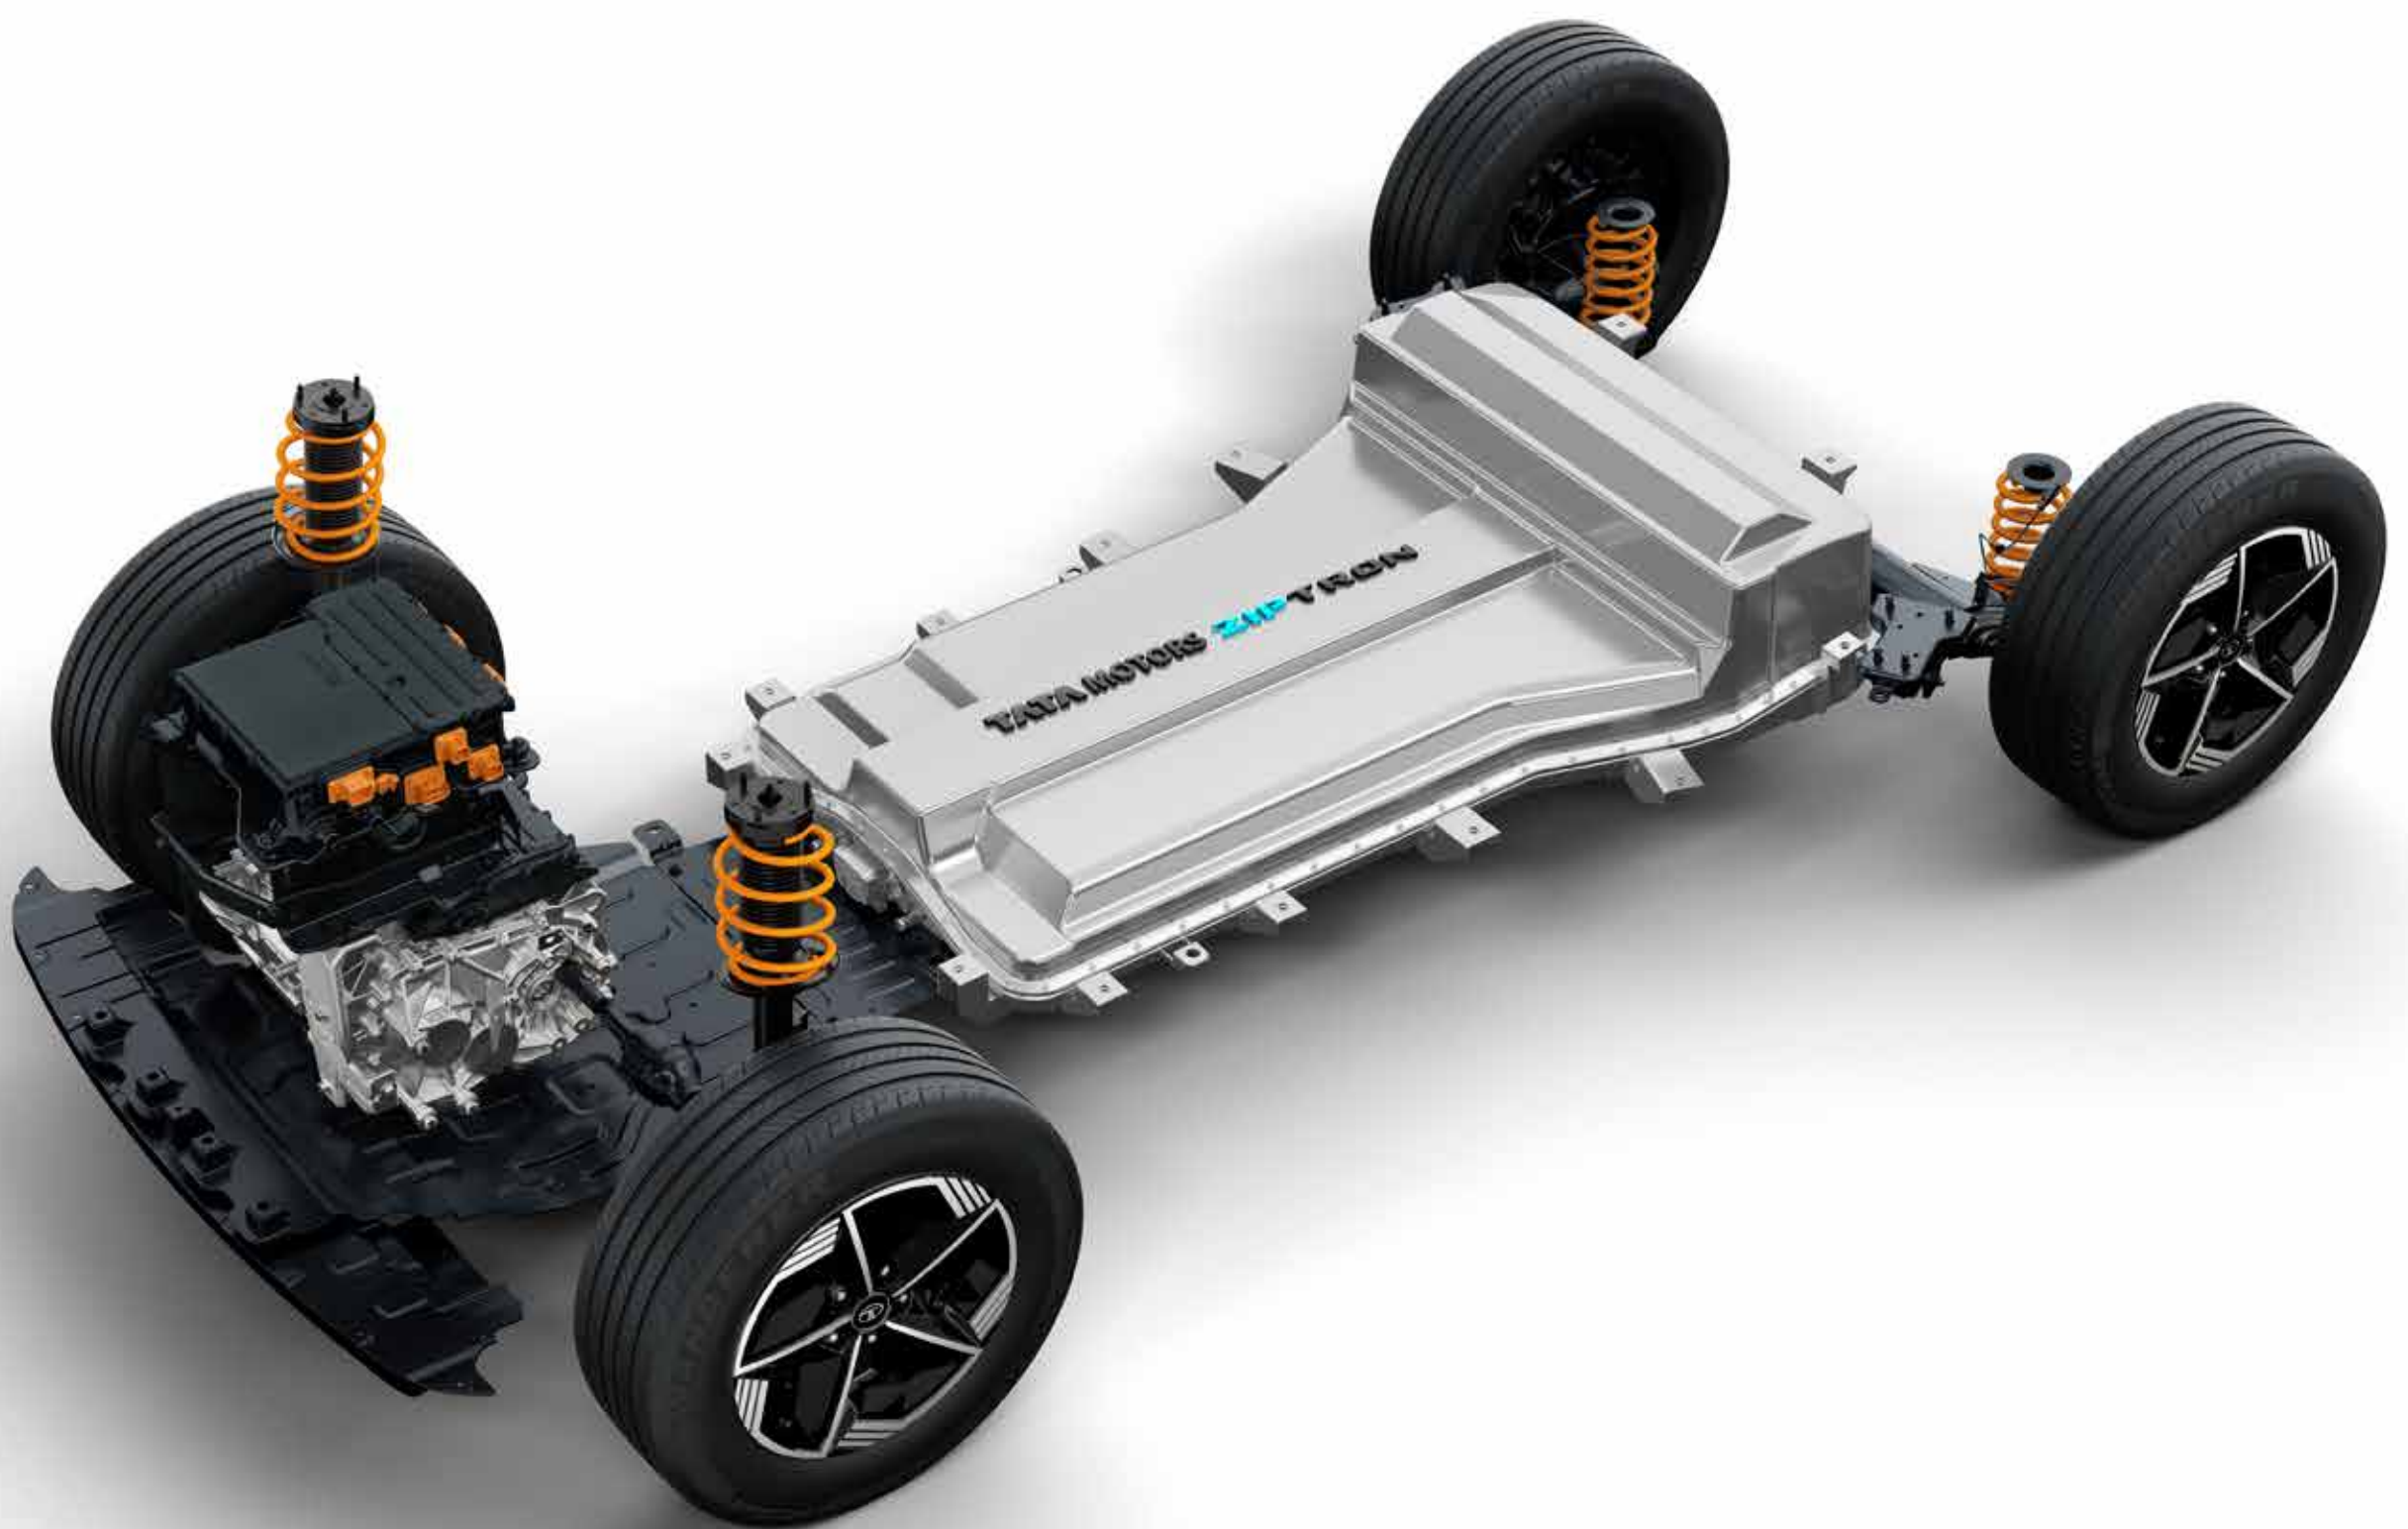

Whatever your driving style, we've got you covered.

Nexon.ev — architecture

Range

Say yes to long drives! 465[#] km in a single charge.

0-100 in 8.9[^]s

Fast when you need it to be.

Power output of 106.4 kW