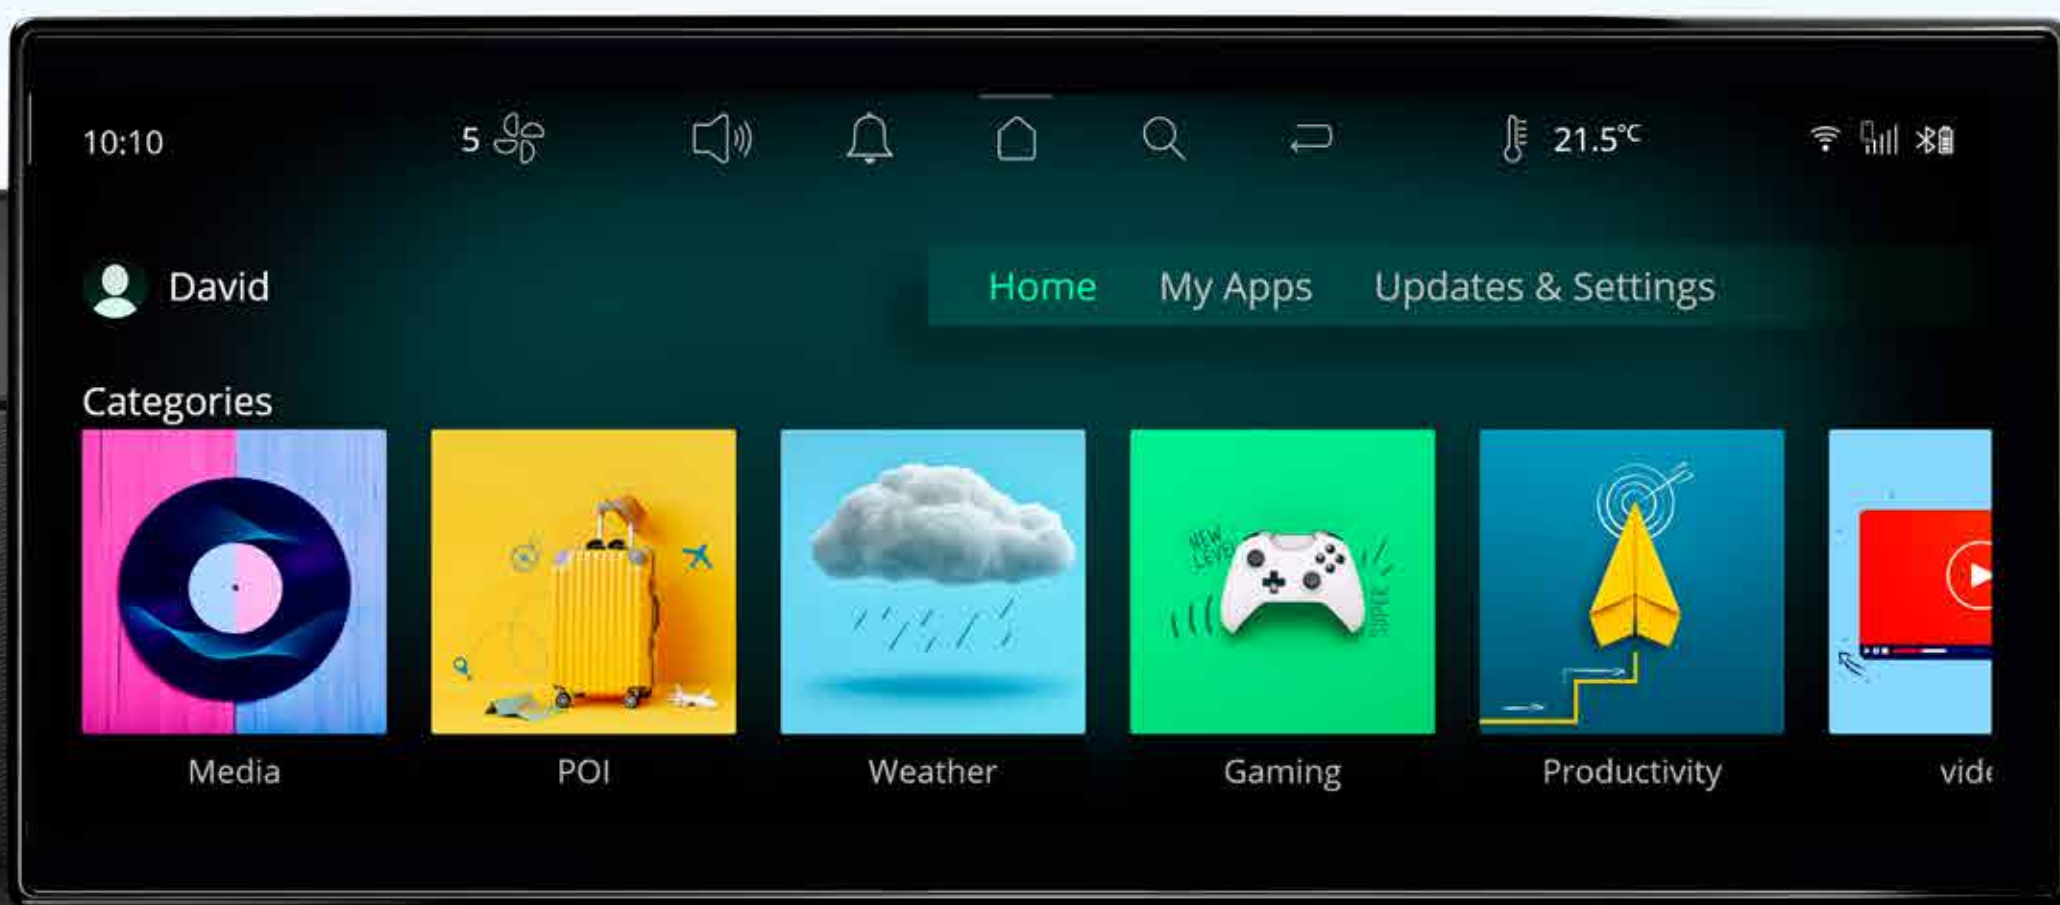

Arcade.ev**

A true App suite to download your favourite music, video, productivity, navigation and gaming apps.