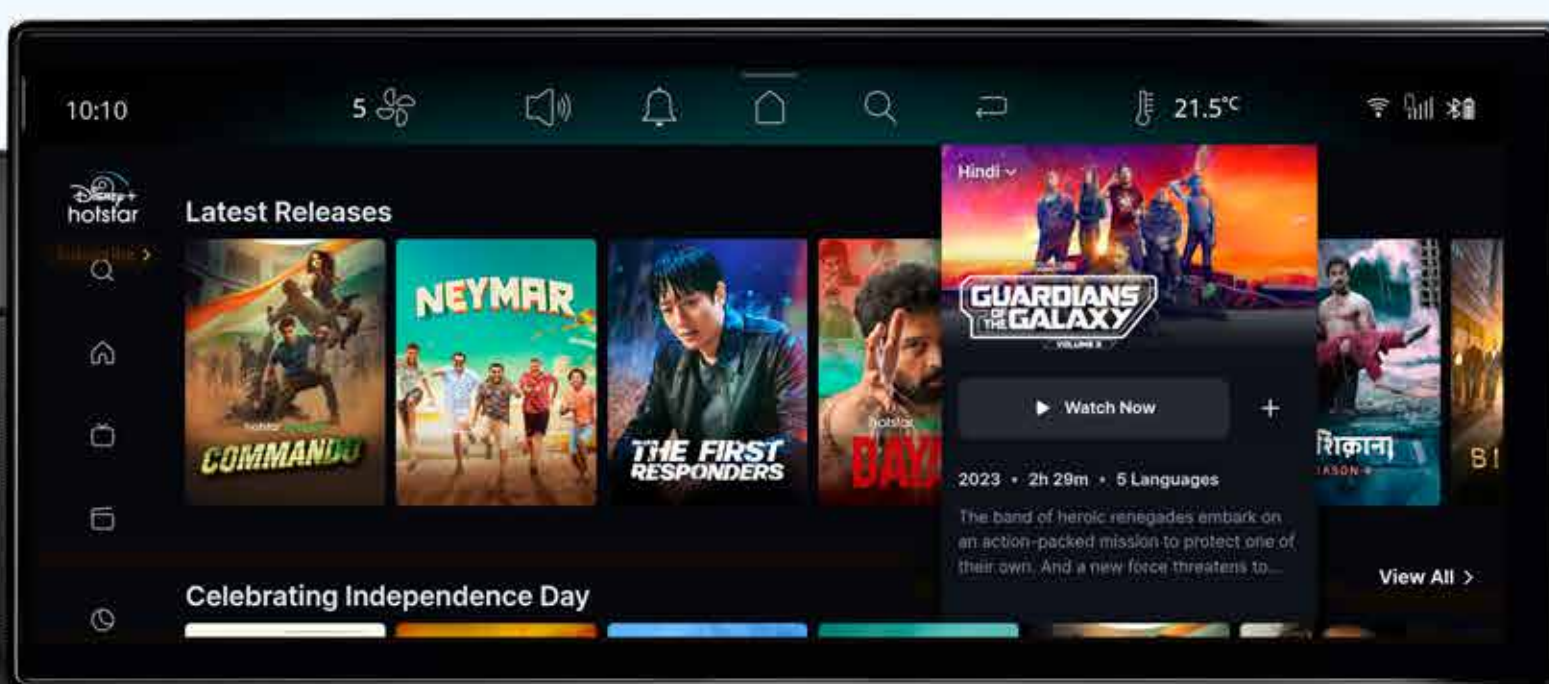

15+ apps today and more tomorrow.

Imagine watching your favourite OTT series in your all-new Nexon.ev.

game changing — technology

The next big thing in tech is already here. Are you game?

— cinematic 31.24 cm touchscreen