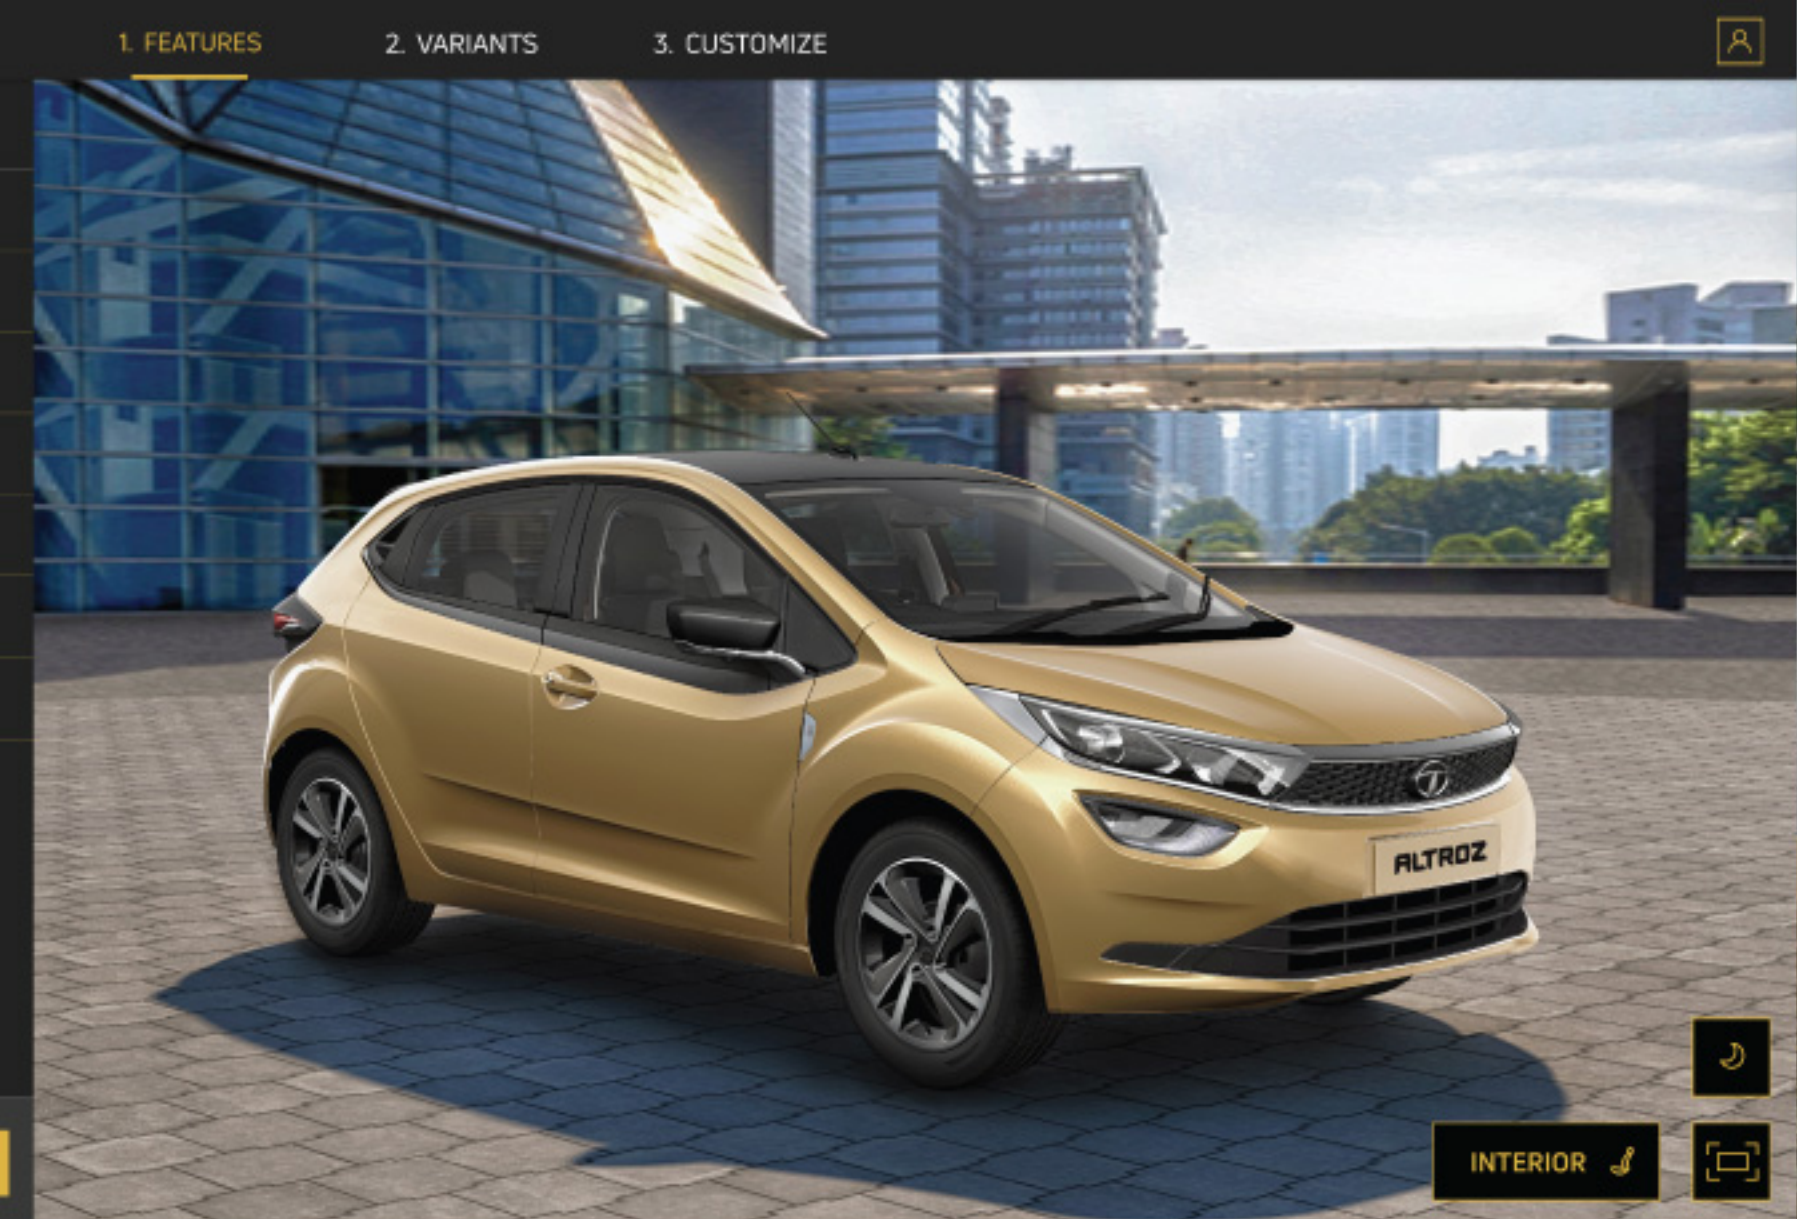

Visit Dealer  Build & Book 

- ### Luxe
- With XT variant
- Leather wrapped steering & gear lever
  - Rear seat armrest
  - Height adjustable driver seat
  - Rear fog lamps
  - Black contrast roof
  - Metal finish inner door handle
  - 16" Stylised wheel
  - Body coloured ORVM

- ### Urban
- With XZ variant
- Exterior colour coordinated interiors
  - Body coloured ORVMs
  - Black contrast roof

- ### Style
- With XM variant
- 16" Stylised wheel
  - Black contrast roof
  - Body coloured ORVMs
  - Front & rear fog lamps
  - DRLs