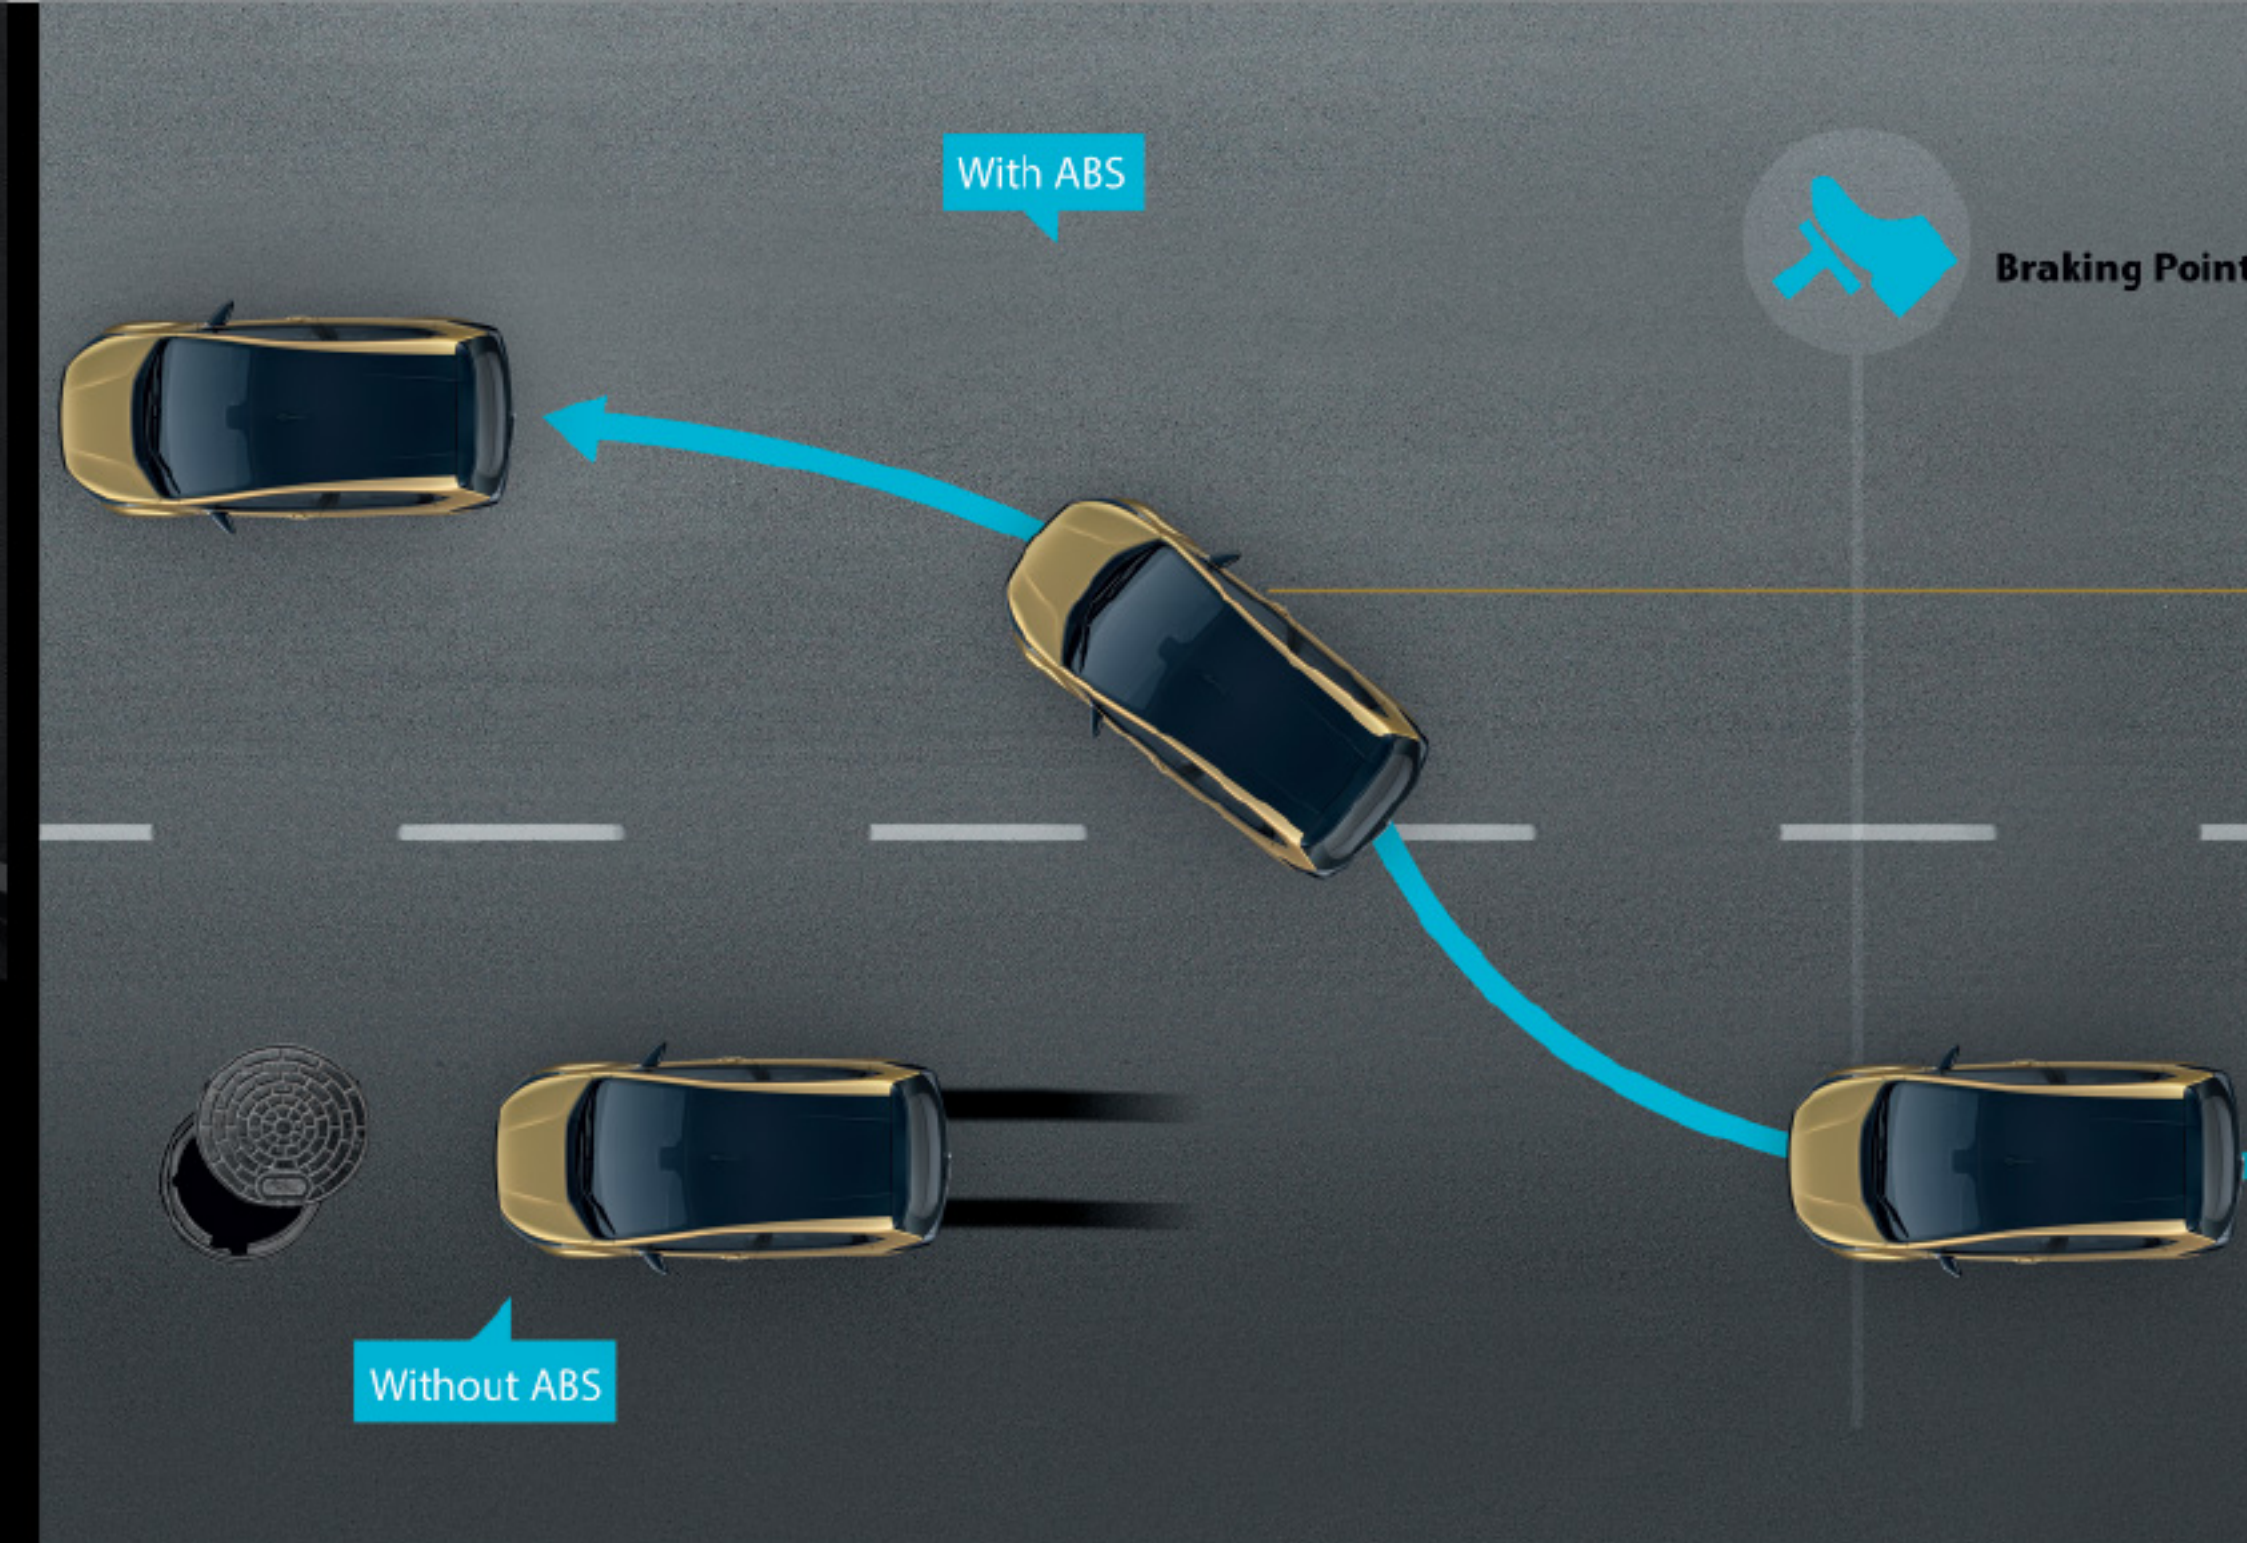

ABS with EBD and CSC

Latest 9.3 Anti-lock Braking System (ABS) with Electronic Brake-force Distribution (EBD) along with Corner Stability Control (CSC) aids in efficient on-road control.

ALFA ARC

Agile Light Flexible Advanced (ALFA) Architecture, along with energy-absorbing body structure, accounts for the absolute safety of the passengers.