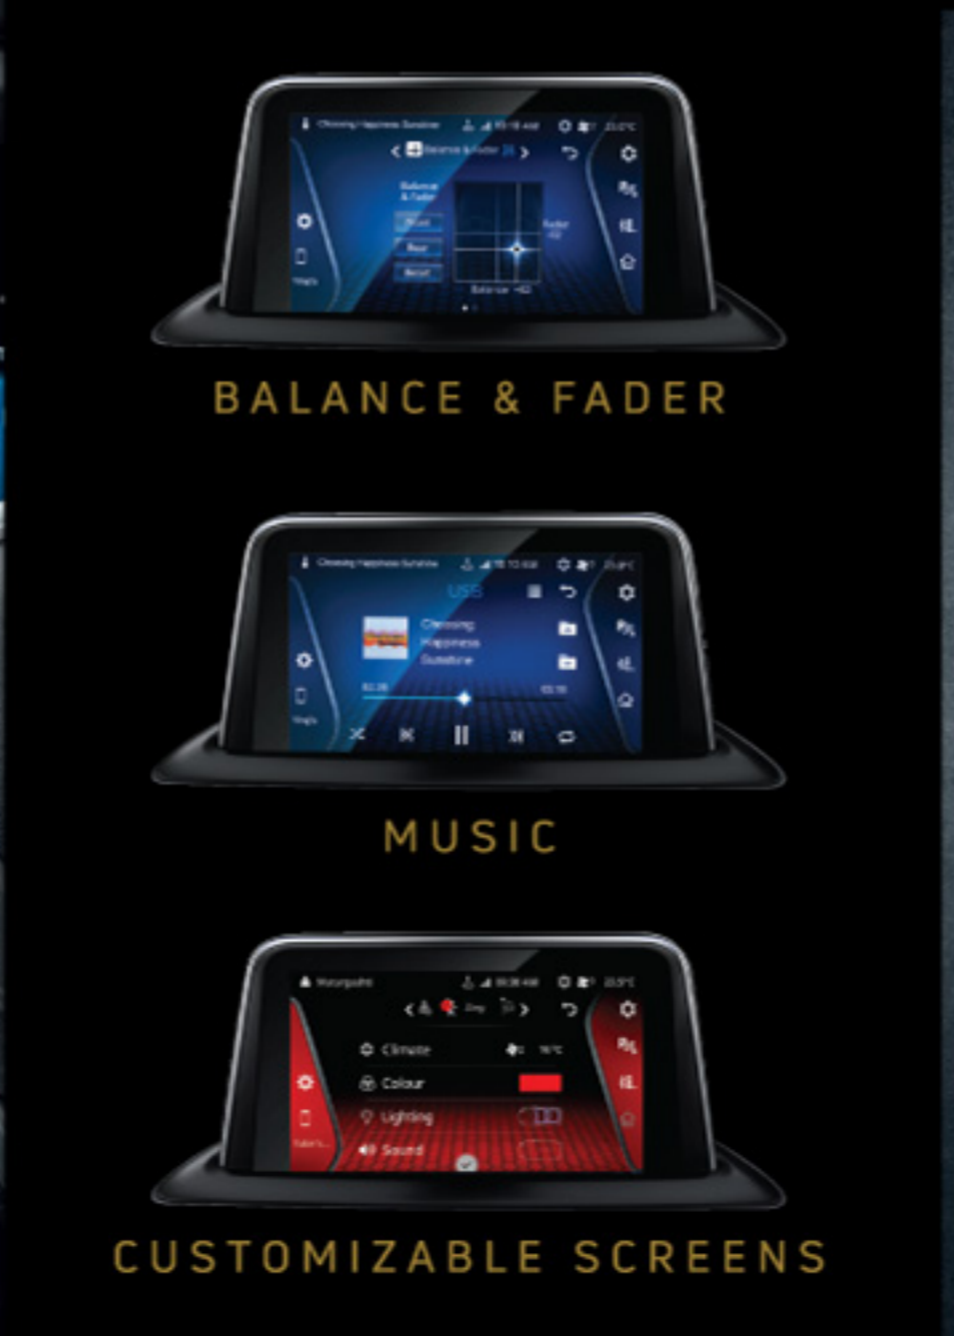

# EVERMORE INFOTAINMENT BY HARMAN™

Infotainment system by Harman™ leaves no stone unturned. Equipped with an advanced 17.78 cm touchscreen interface, top-notch connectivity and unmatched acoustics system, it is truly a complete infotainment system.

Apple CarPlay  
and Android Auto

## Steering Mounted Control

One-touch access to infotainment, cluster and cruise controls on the steering wheel because your eyes should always be on the road.

## Navigation

Navigate your way through uncharted territories by connecting your phone through Android Auto or Apple CarPlay.

BALANCE & FADER

MUSIC

CUSTOMIZABLE SCREENS