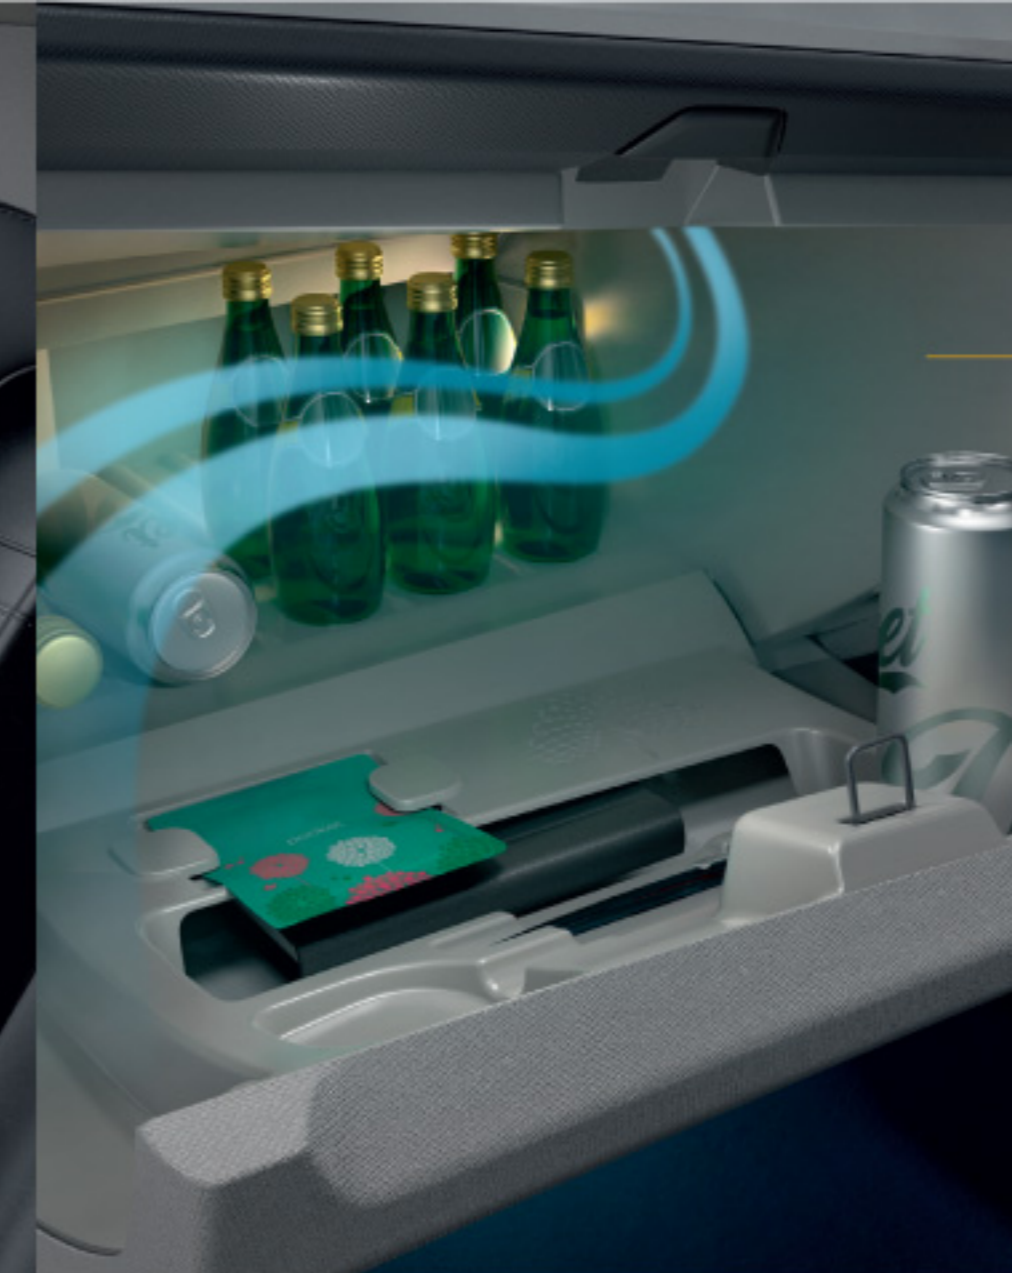

PICASA INSIDE

Premium | Intelligent | ComfortAble | Spacious | Advanced

Step inside and be amazed by the modern, intelligent and tastefully crafted interiors. When you embark on a journey in this car, you'll wish your drive lasts long.

AMBIENT LIGHTING

A serene blue ambient light surrounds the dashboard, front footwell and console to set the mood for a long and peaceful drive.

Front Sliding Armrest

Sliding armrest enables the driver to adjust the position and rest his arm on the move. Find additional storage space below the armrest to keep your essentials handy.

Rear Armrest

Perceptively placed rear armrest for the luxury and comfort of the people seated in the backseat.

Flat Floor

Keep your legs at utmost comfort with flat floor in the rear seats and say goodbye to uncomfortable sitting stances.

Instrument Cluster Display

Strategically placed digital instrument cluster gives ample information to the driver without having to take his/her eyes off the road. The 17.78cm TFT display is the largest in the segment and helps in easy reading. Cluster highlights:

- Distance to Empty • Trip Wise Fuel Economy
- Instant Fuel Economy
- Navigation and Media Information
- Service Due Reminder

15 Litres Cooled Glove Box

Carry your world wherever you go, with 24 intelligent storage spaces and "largest in the segment" 15 Litres cooled glovebox.

Electric Power Steering

Gives you engaging driving experience with great manoeuvrability at minimum effort. The flat bottom of the steering assists you in easy entry and exit.