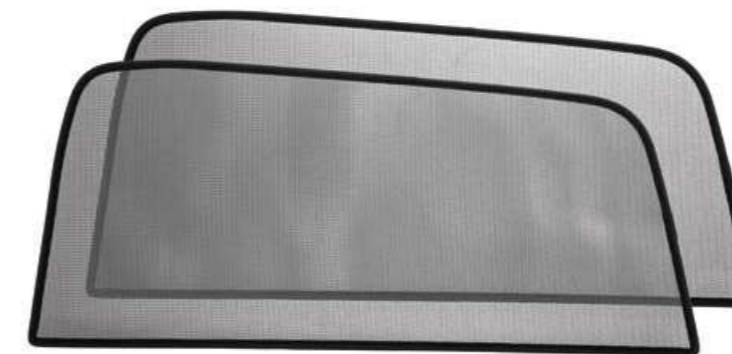

ASSEMBLY
MANUAL

Sun shade - rear side windows
565 064 363A