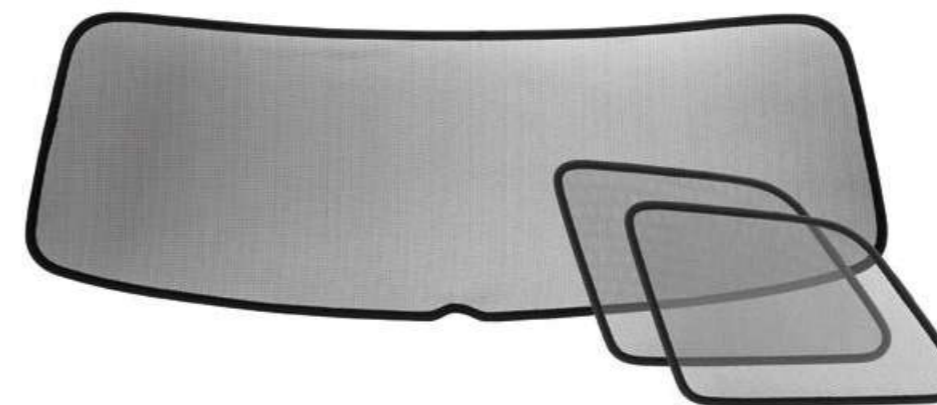

Sun shade - tailgate and boot side windows
565 064 361A