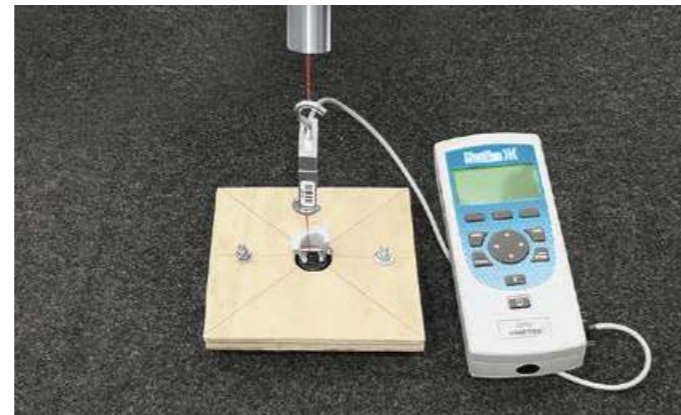

QUALITY THAT HOLDS AND LASTS

Did you know that the textile floor mats from ŠKODA Genuine Accessories also undergo the so-called 'heel test'? This test simulates the action of the driver's foot on the accelerator, sinking the heel 5 mm into the floor mat in both dry and wet conditions at an angle of 45°.

The floor mats also undergo an additional load test in the form of a long driving test, and further focus is placed on the brackets fixing the front floor mats to the car upholstery. The tests are designed to verify the proper clip strength needed to enable comfortable handling by the driver, while keeping the floor mat in place despite the occasional application of force during the drive.

Testing of fixing element strength

CHILD SEATS SAFETY TESTING

Do you want to ensure the maximum safety of your children in the car? The child seats from ŠKODA Genuine Accessories with mounting options for transporting against the direction of travel, comfort and variability, represent the best solution for transporting the smallest passengers.

Practical and variable

The intelligent design of these child seats allows the child to not only be seated in the back, but also on the front passenger's seat where you can see them. The child seats feature variability and numerous setting options to adapt them to the changing size of your children.

Perfectly verified

All child seats from ŠKODA Genuine Accessories comply with European safety regulations (EHK 44.04) and have passed a number of other tests. The high quality and safety of these child seats is demonstrated by their excellent results in the Euro NCAP impact test, together with successful non-combustibility testing, harmful substance ratings and cover quality.