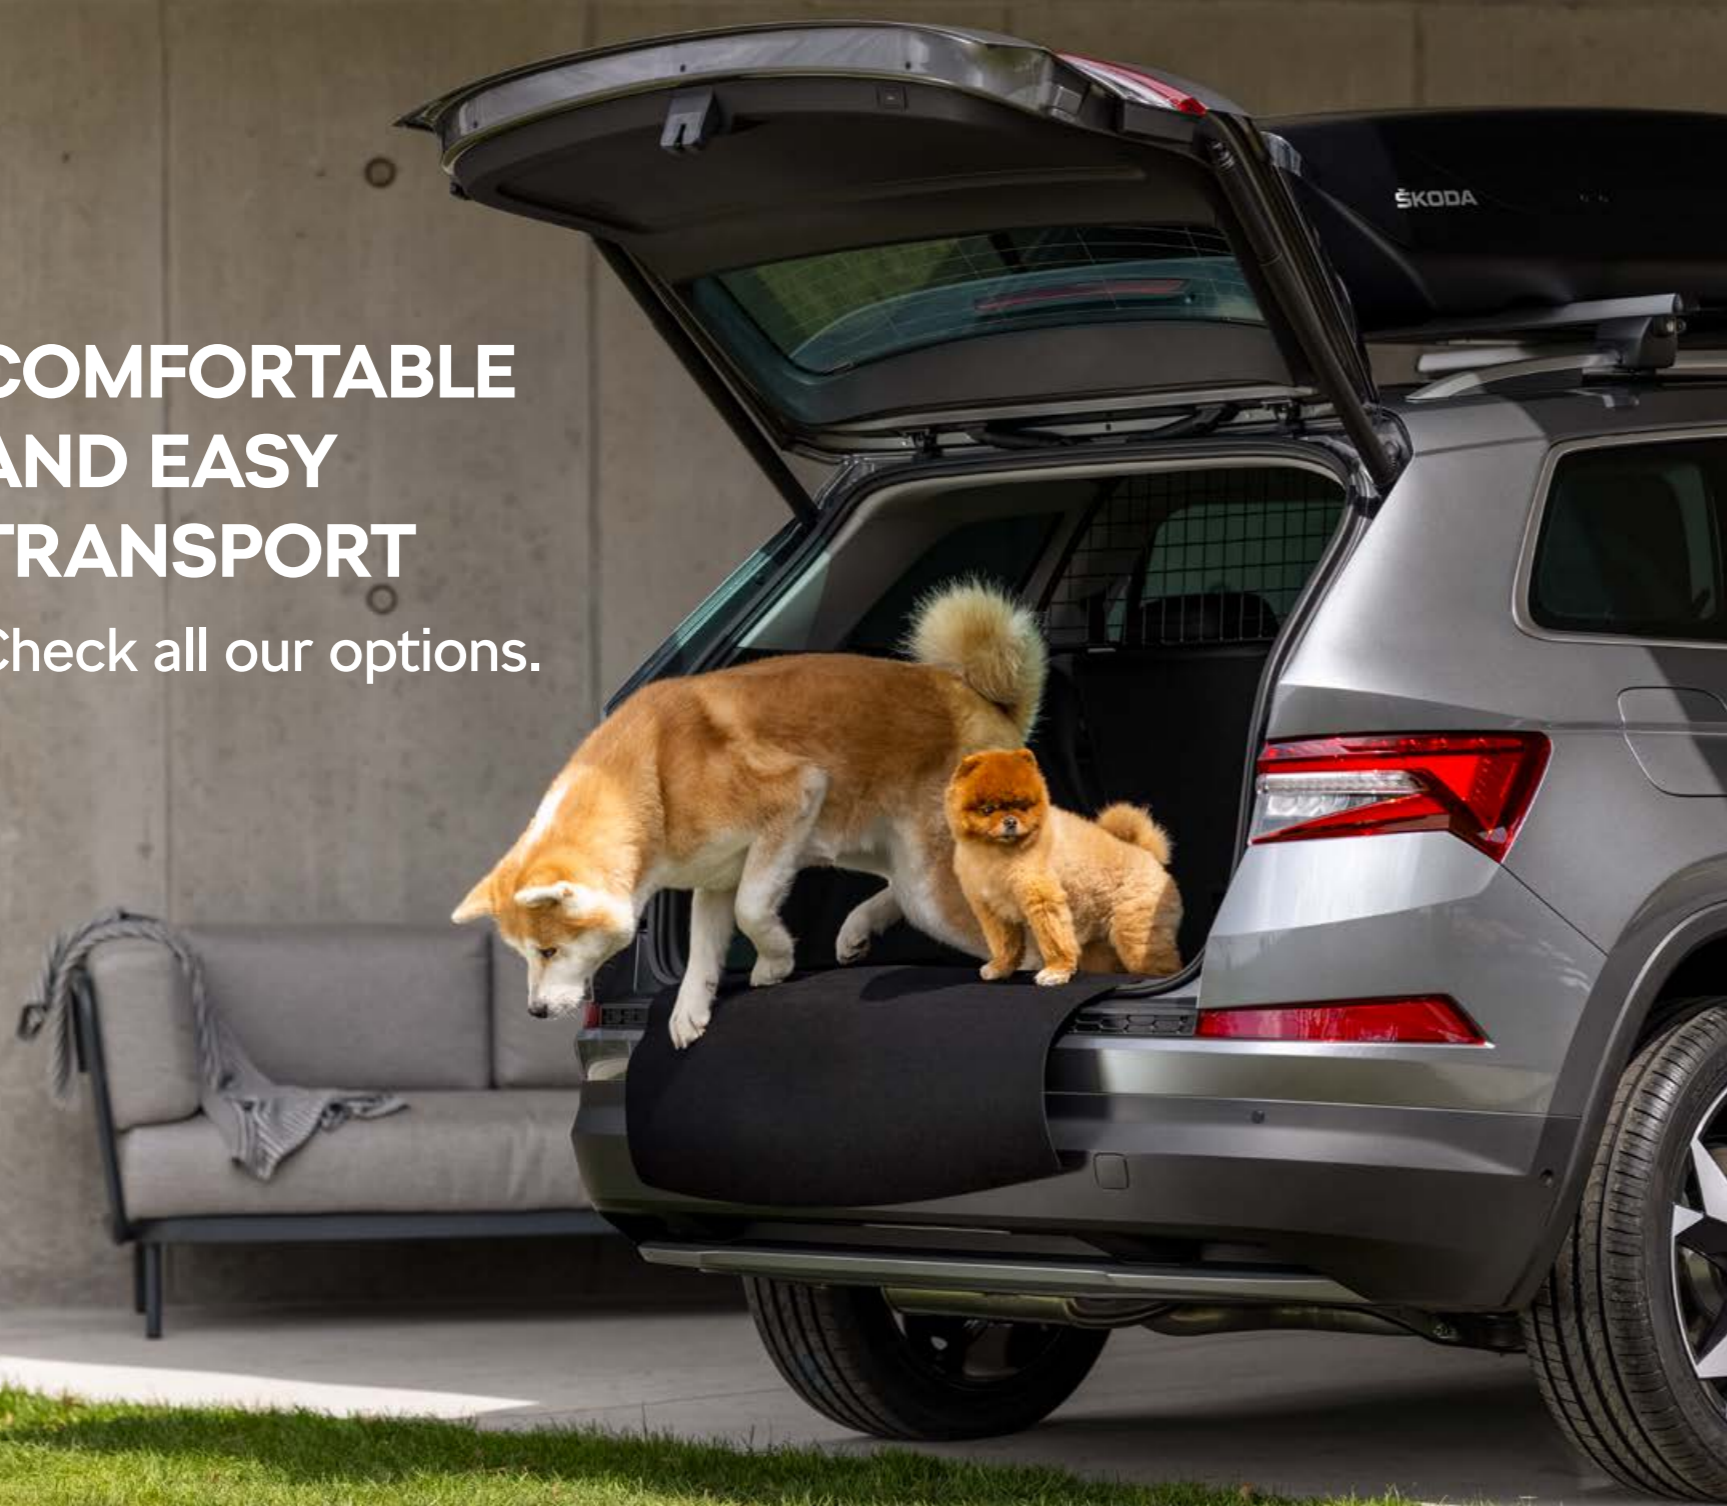

Portable coffee maker
 000 069 641D

ASSEMBLY
 MANUAL

Sun shade - rear side windows
 565 064 363A

Sun shade - tailgate and boot side windows
 565 064 361A

COMFORTABLE AND EASY TRANSPORT

Check all our options.