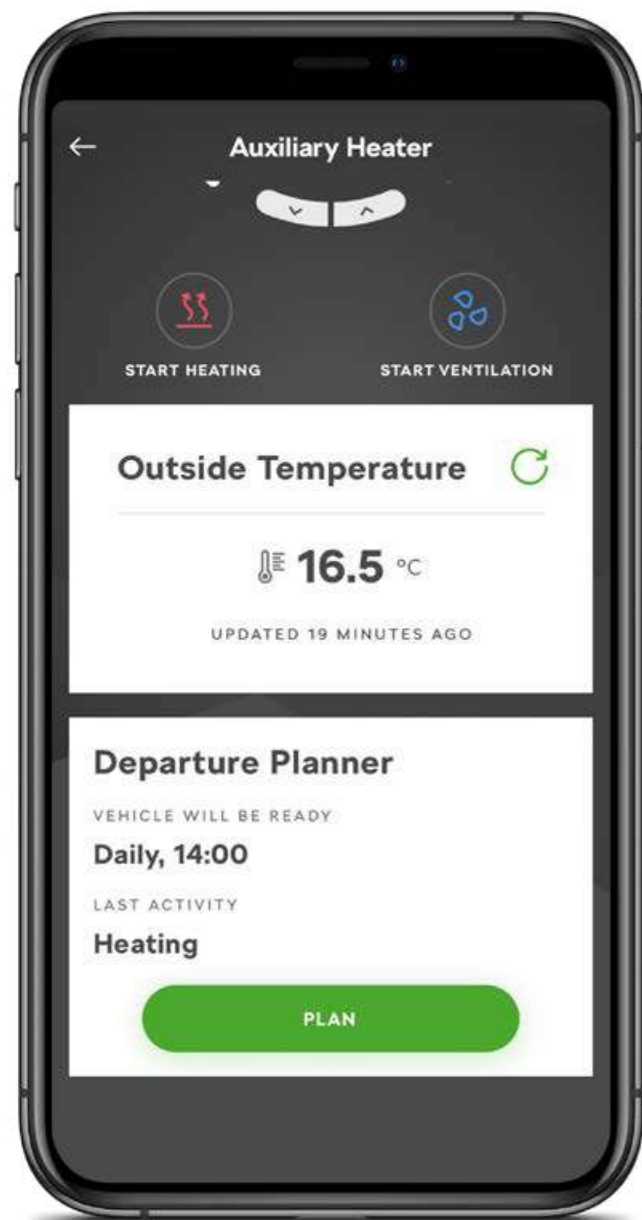

MyŠKODA

ŠKODA CONNECT AND OTHER DIGITAL SERVICES IN YOUR POCKET

It's about the journey, not just the destination – and with the ŠKODA KODIAQ, everyone in the vehicle can enjoy the trip. A connected multimedia system makes it easy to communicate with friends and family, get the information you need, and keep you and your passengers happy and entertained while you drive.

With the MyŠKODA application you can go even further in interaction with your vehicle. Use the application to remotely check the status of the vehicle, lock or unlock it, or display its parking position. Benefit from statistical insights into your last trip, and use them to plan a more efficient route next time. It offers also insight to the vehicle manual, quick tips for using the vehicle and its accessories or possibility to interact with your preferred service partner, with a number of further functions just waiting to be explored.

With MyŠKODA application in place, your car remains under your control at all times. The application is available for download on App Store (iOS) and Google Play (Android). ŠKODA Connect features are available based on ordered service bundle: Infotainment Online or Care Connect.

Connecting cable USB

Micro | 5JA 051 446J
Mini | 5JA 051 446H
Apple | 5E0 051 510E

USB C to USB A 3.0 Adapter

000 051 443J