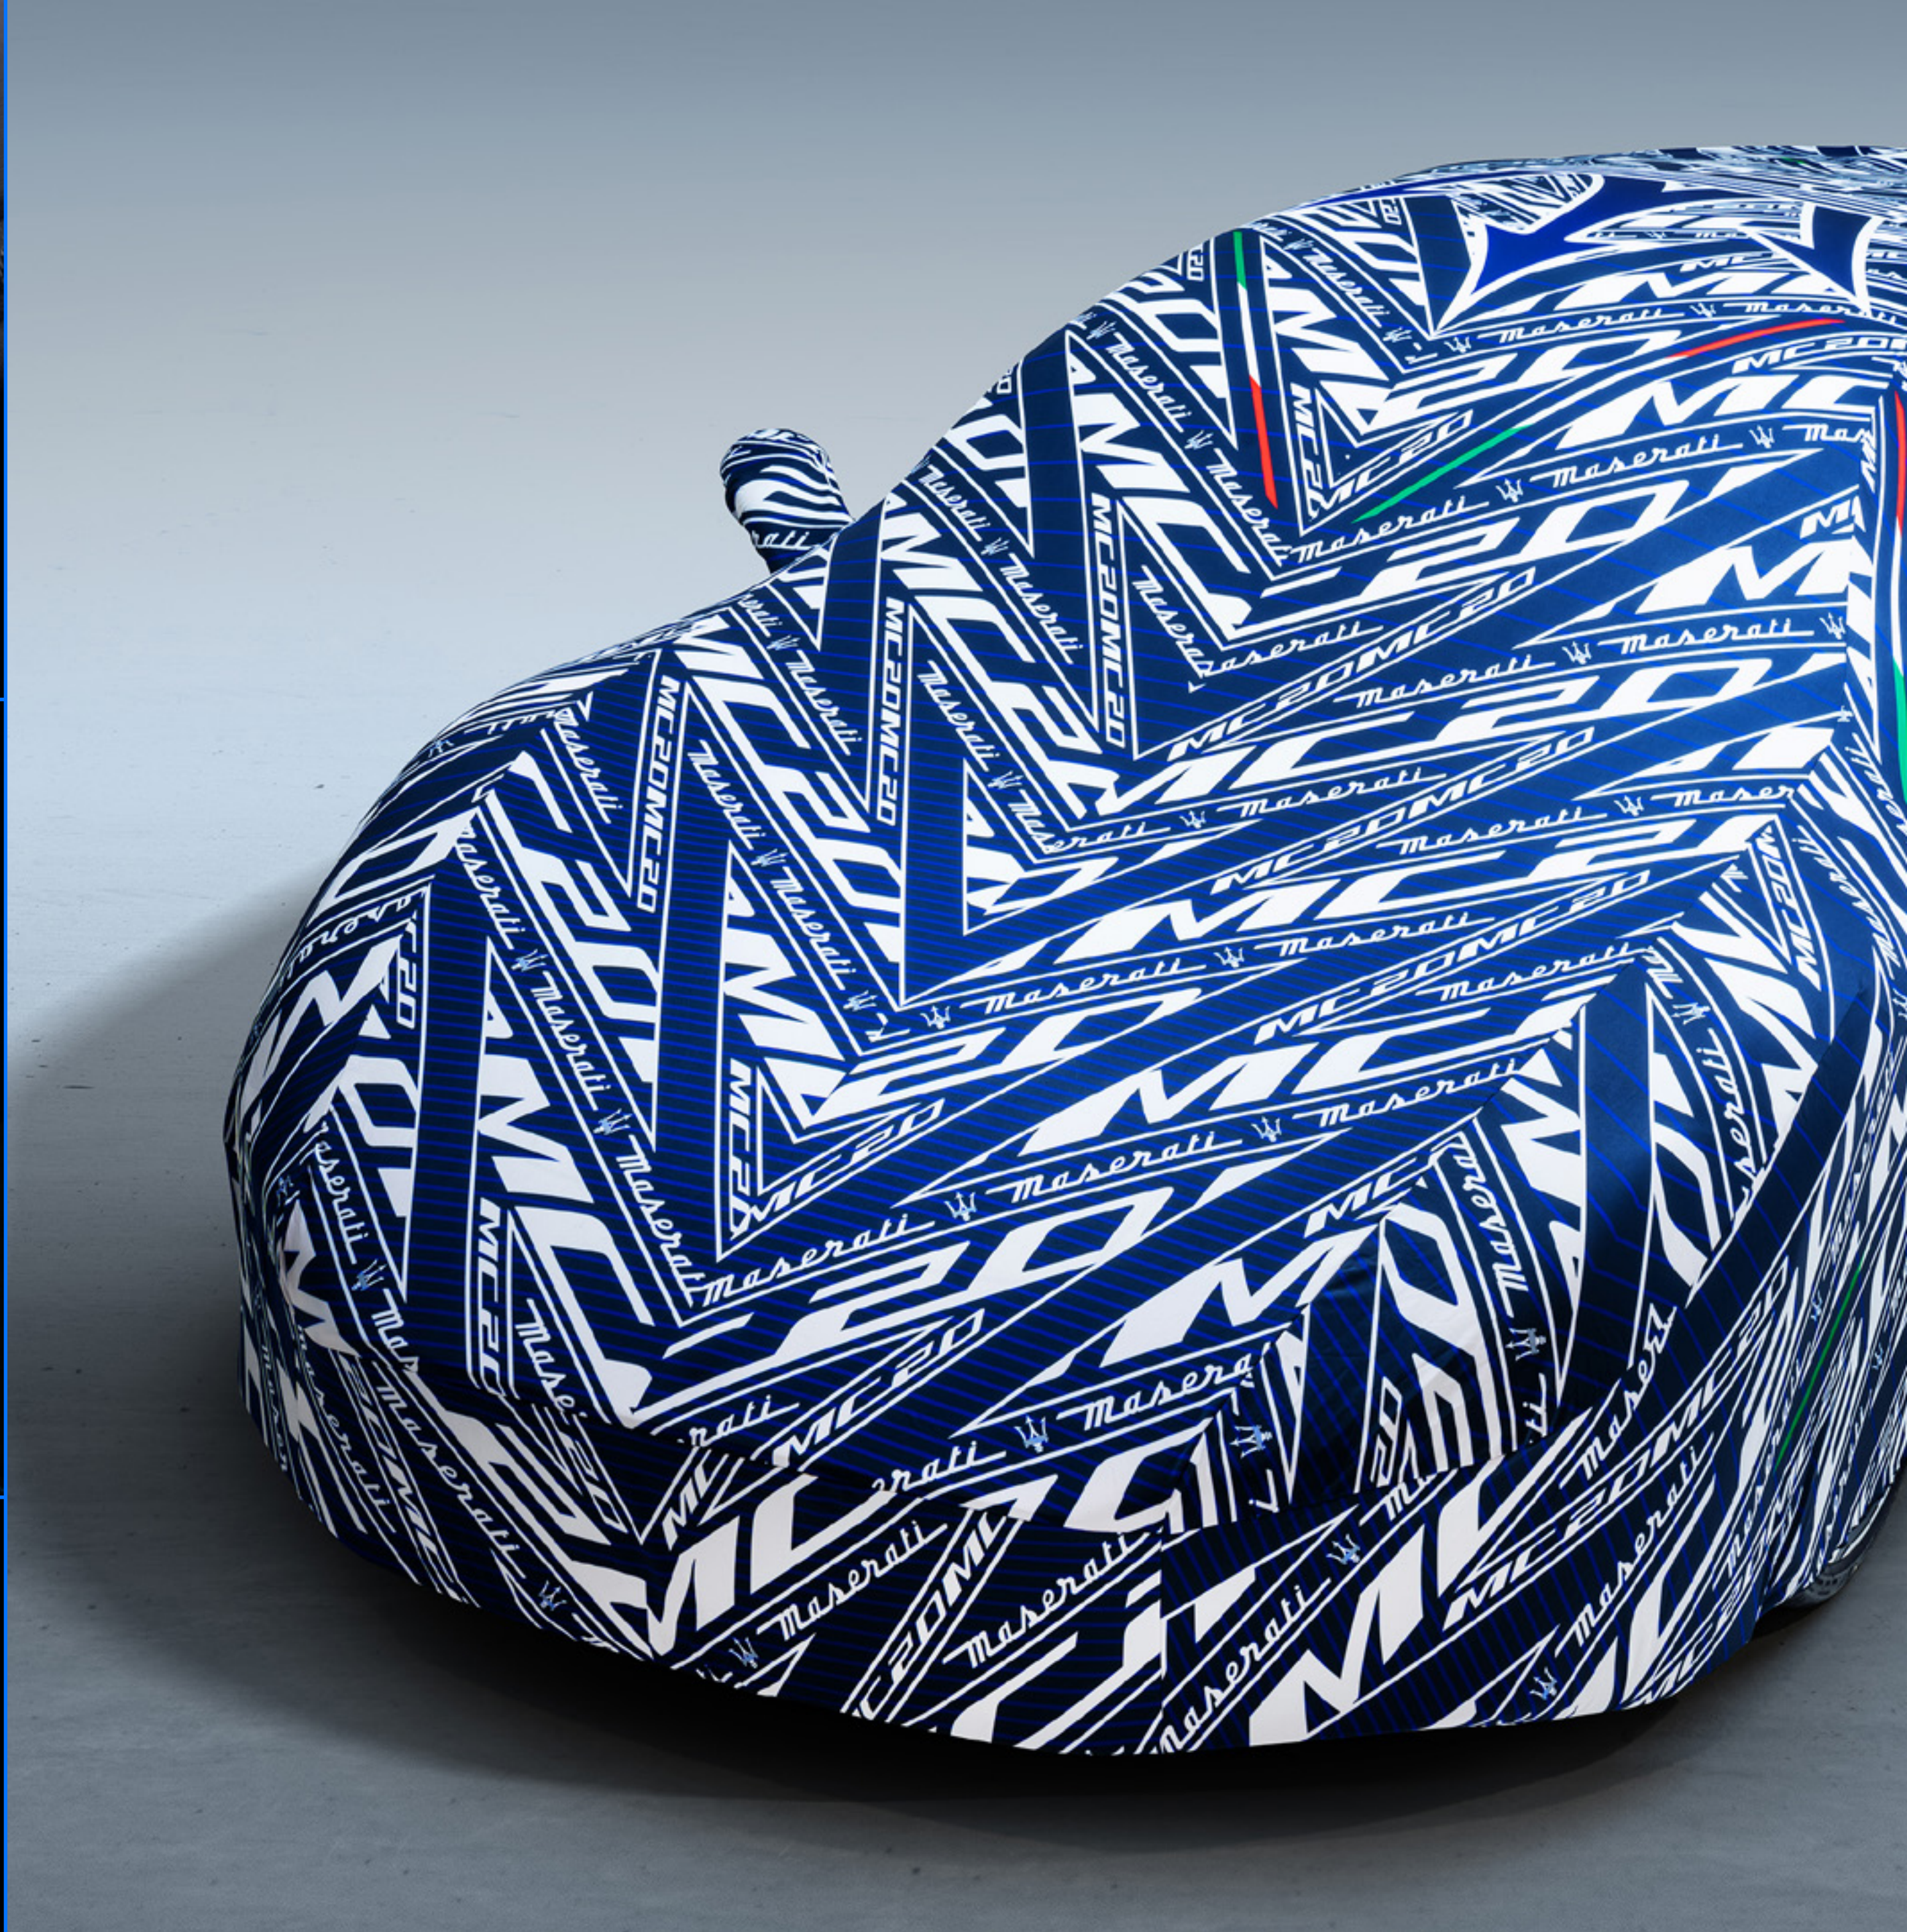

FUNCTIONALITY