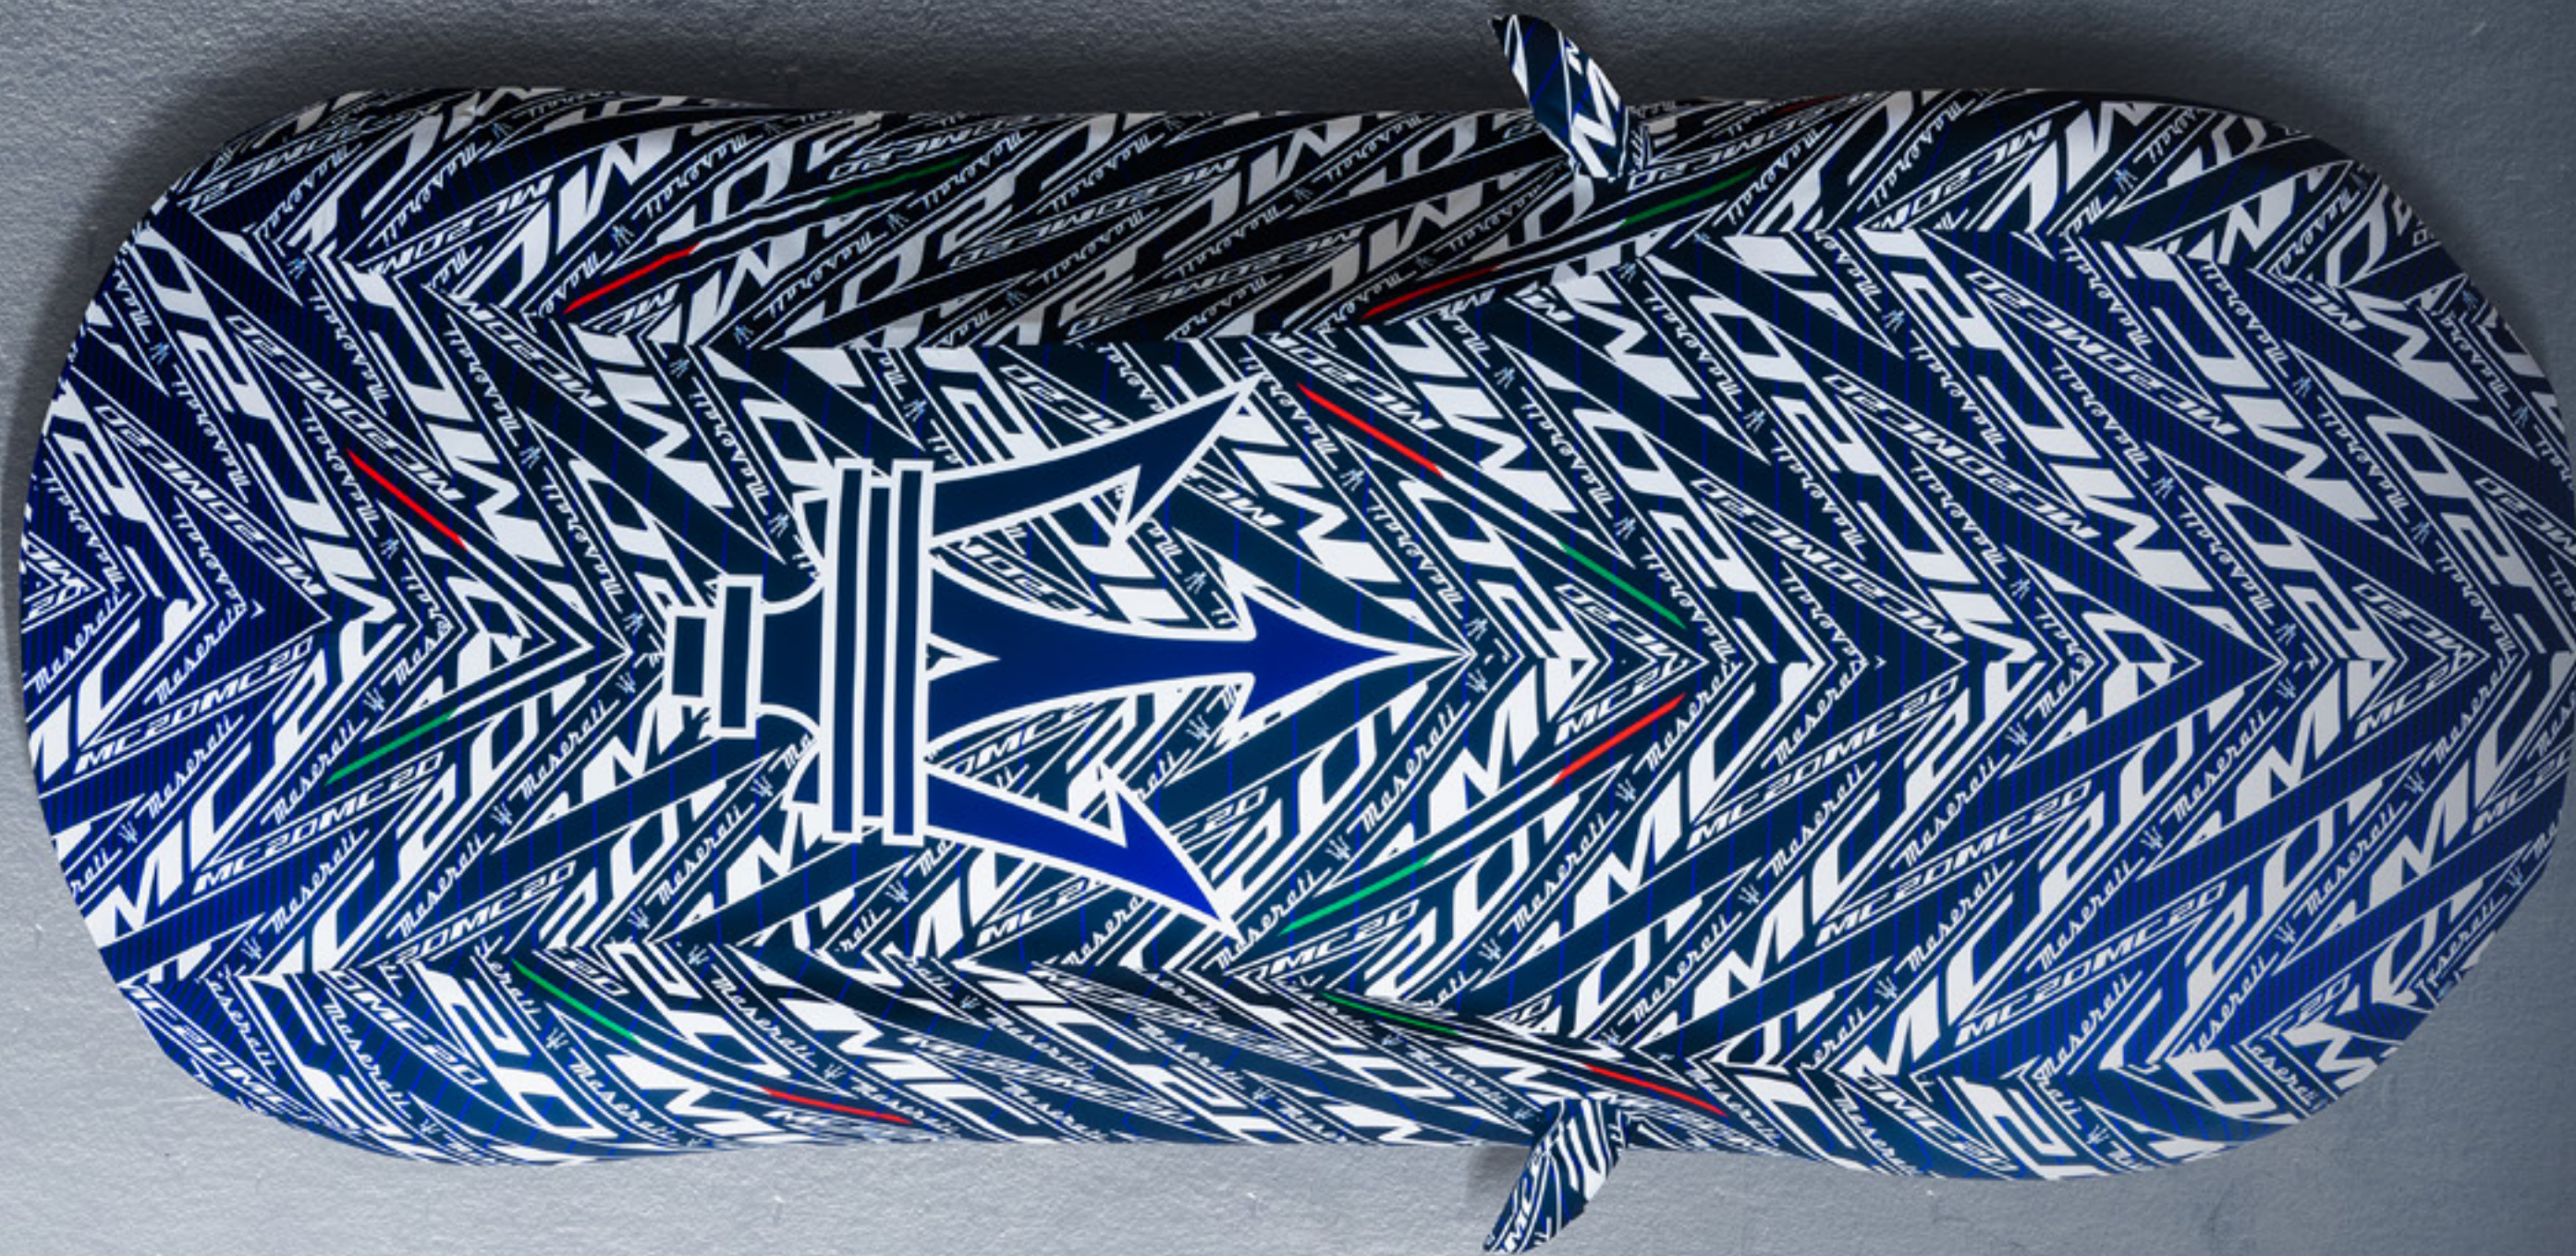

INDOOR CAR COVER

Cover with style your MC20 with this exclusive Indoor Car Cover. Specifically designed for this super sport car, the cover features the iconic MC20 logo repeated to form an unmistakable camouflage pattern. Made of breathable bi-elastic material and with a soft napped fabric lining it enables a perfect snug fit, maintaining MC20's unique style even when safely covered up in your garage.