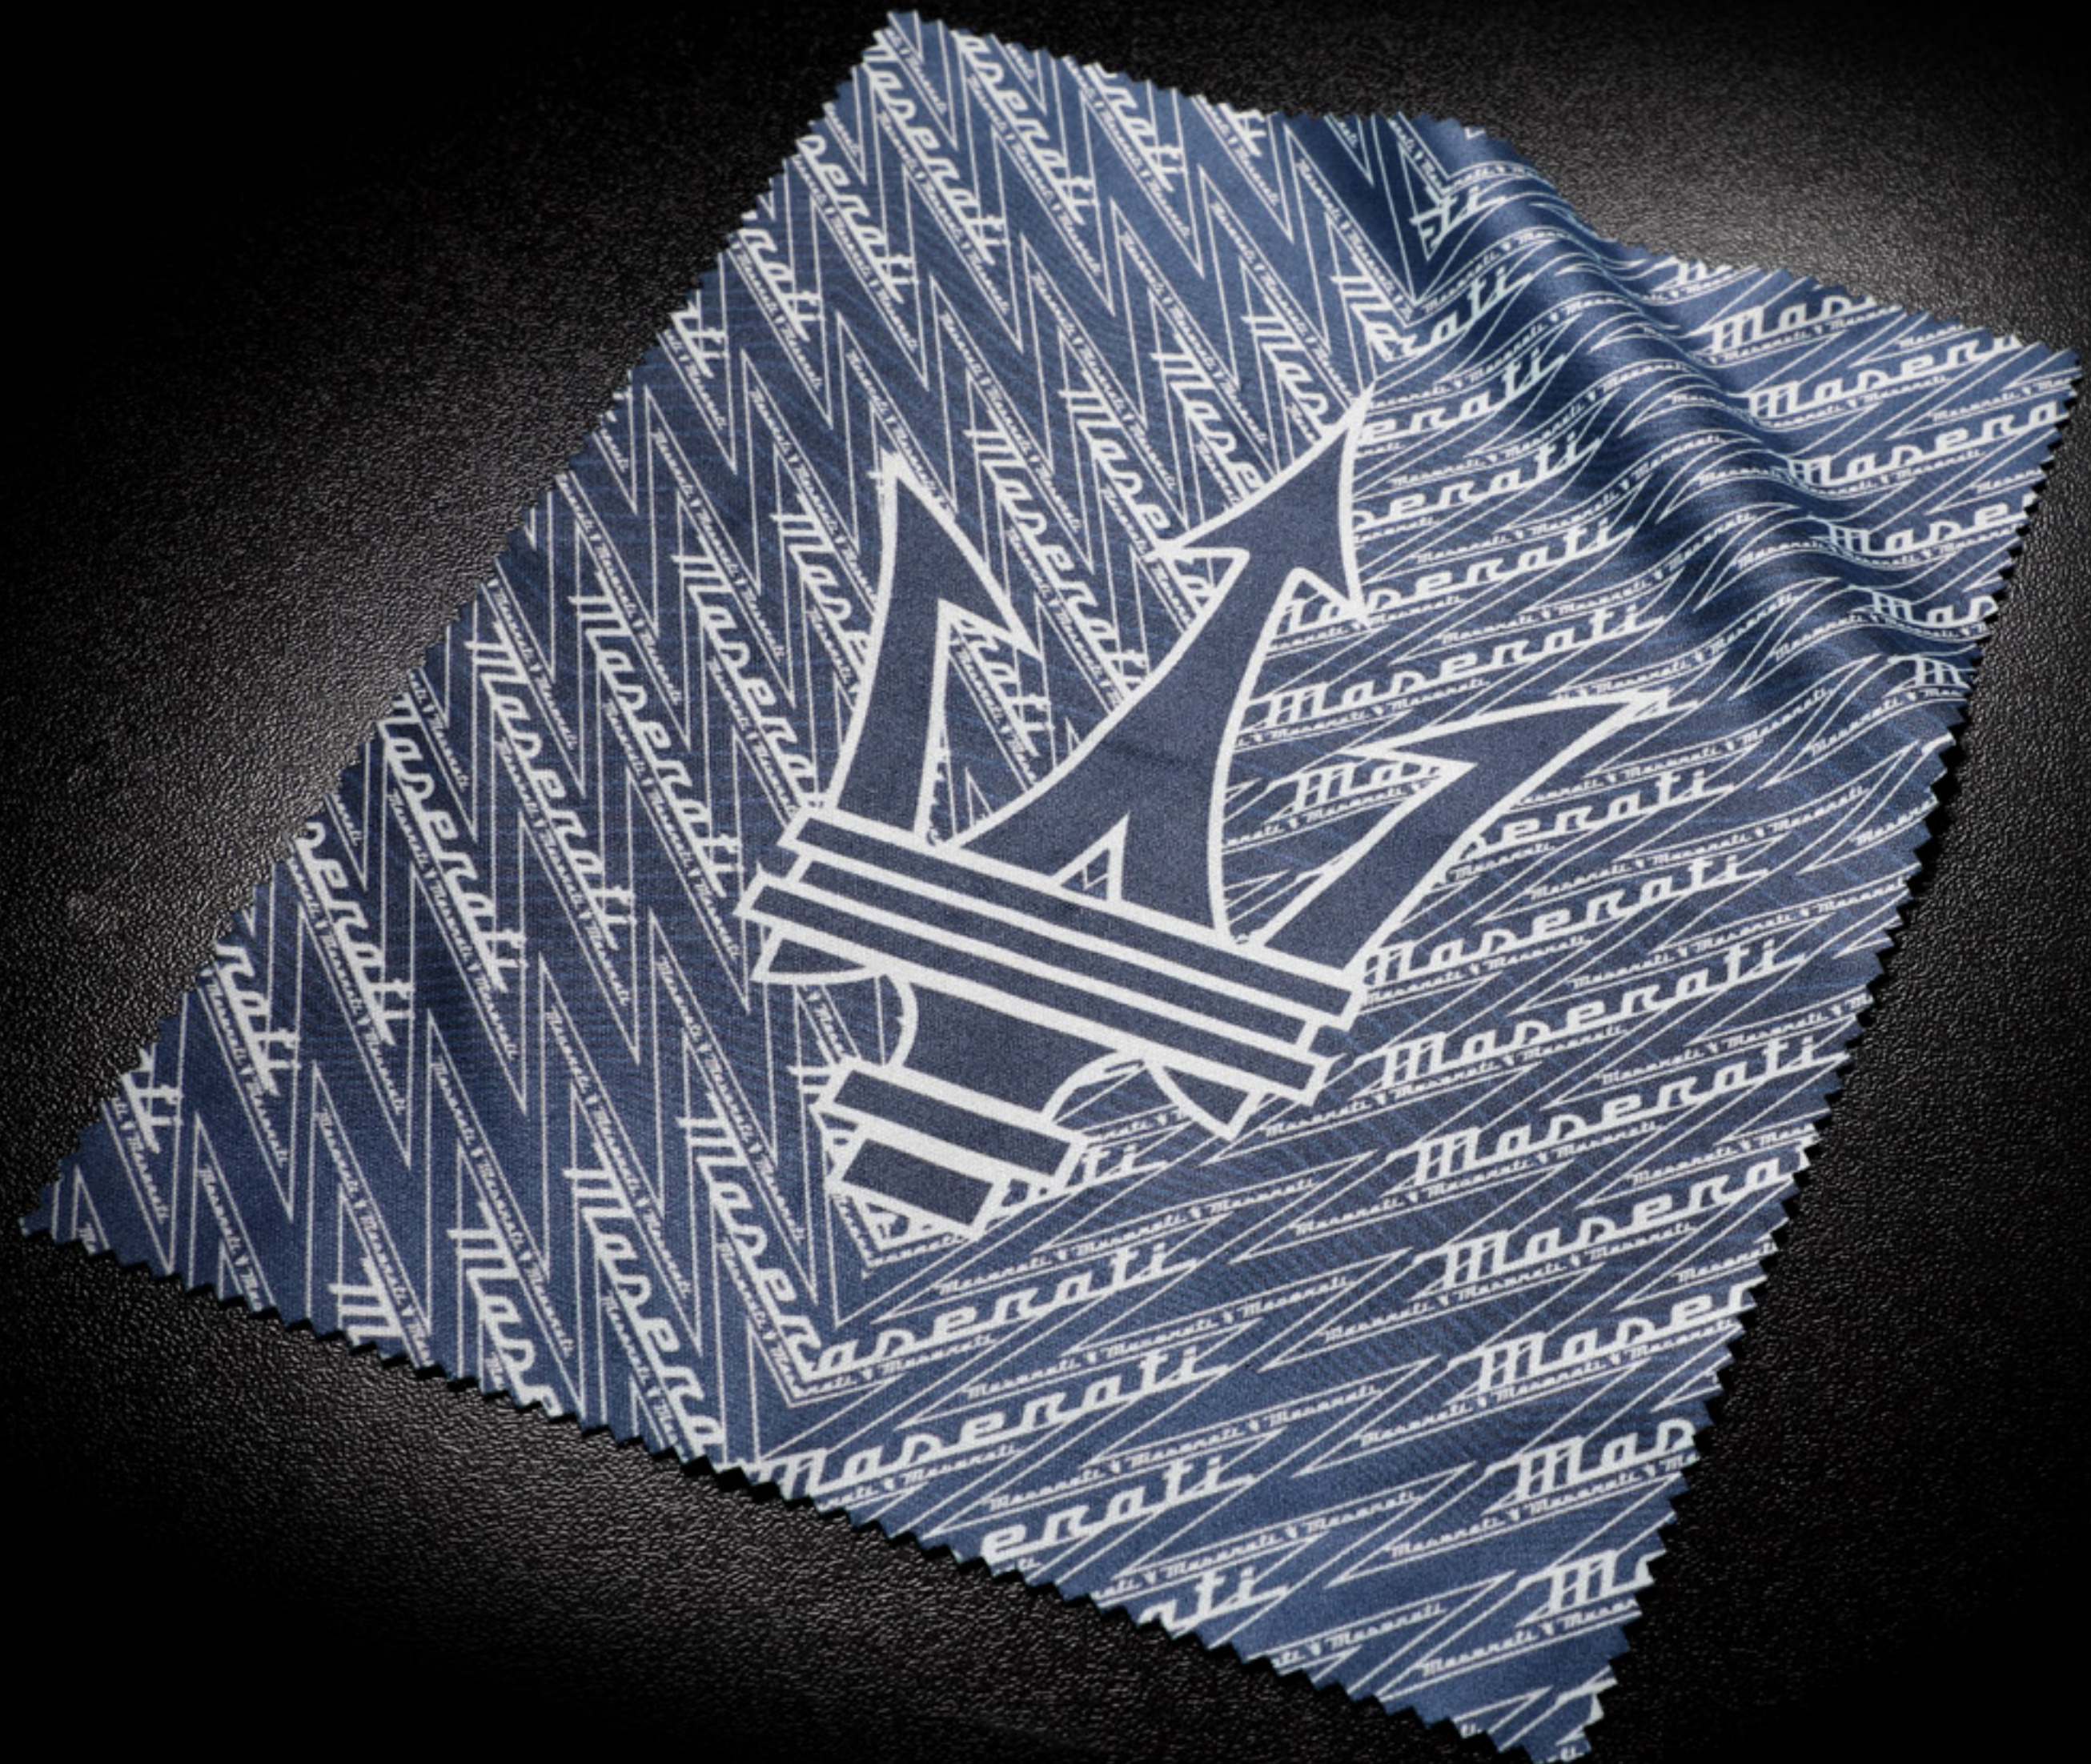

MICROFIBER CLOTH

Keeping your Maserati Touch Control display free from fingerprints is a simple matter with the specific Microfiber Cloth. The new MC20 pattern is specially designed to clean and protect your touchscreen and keep it completely smear-free.