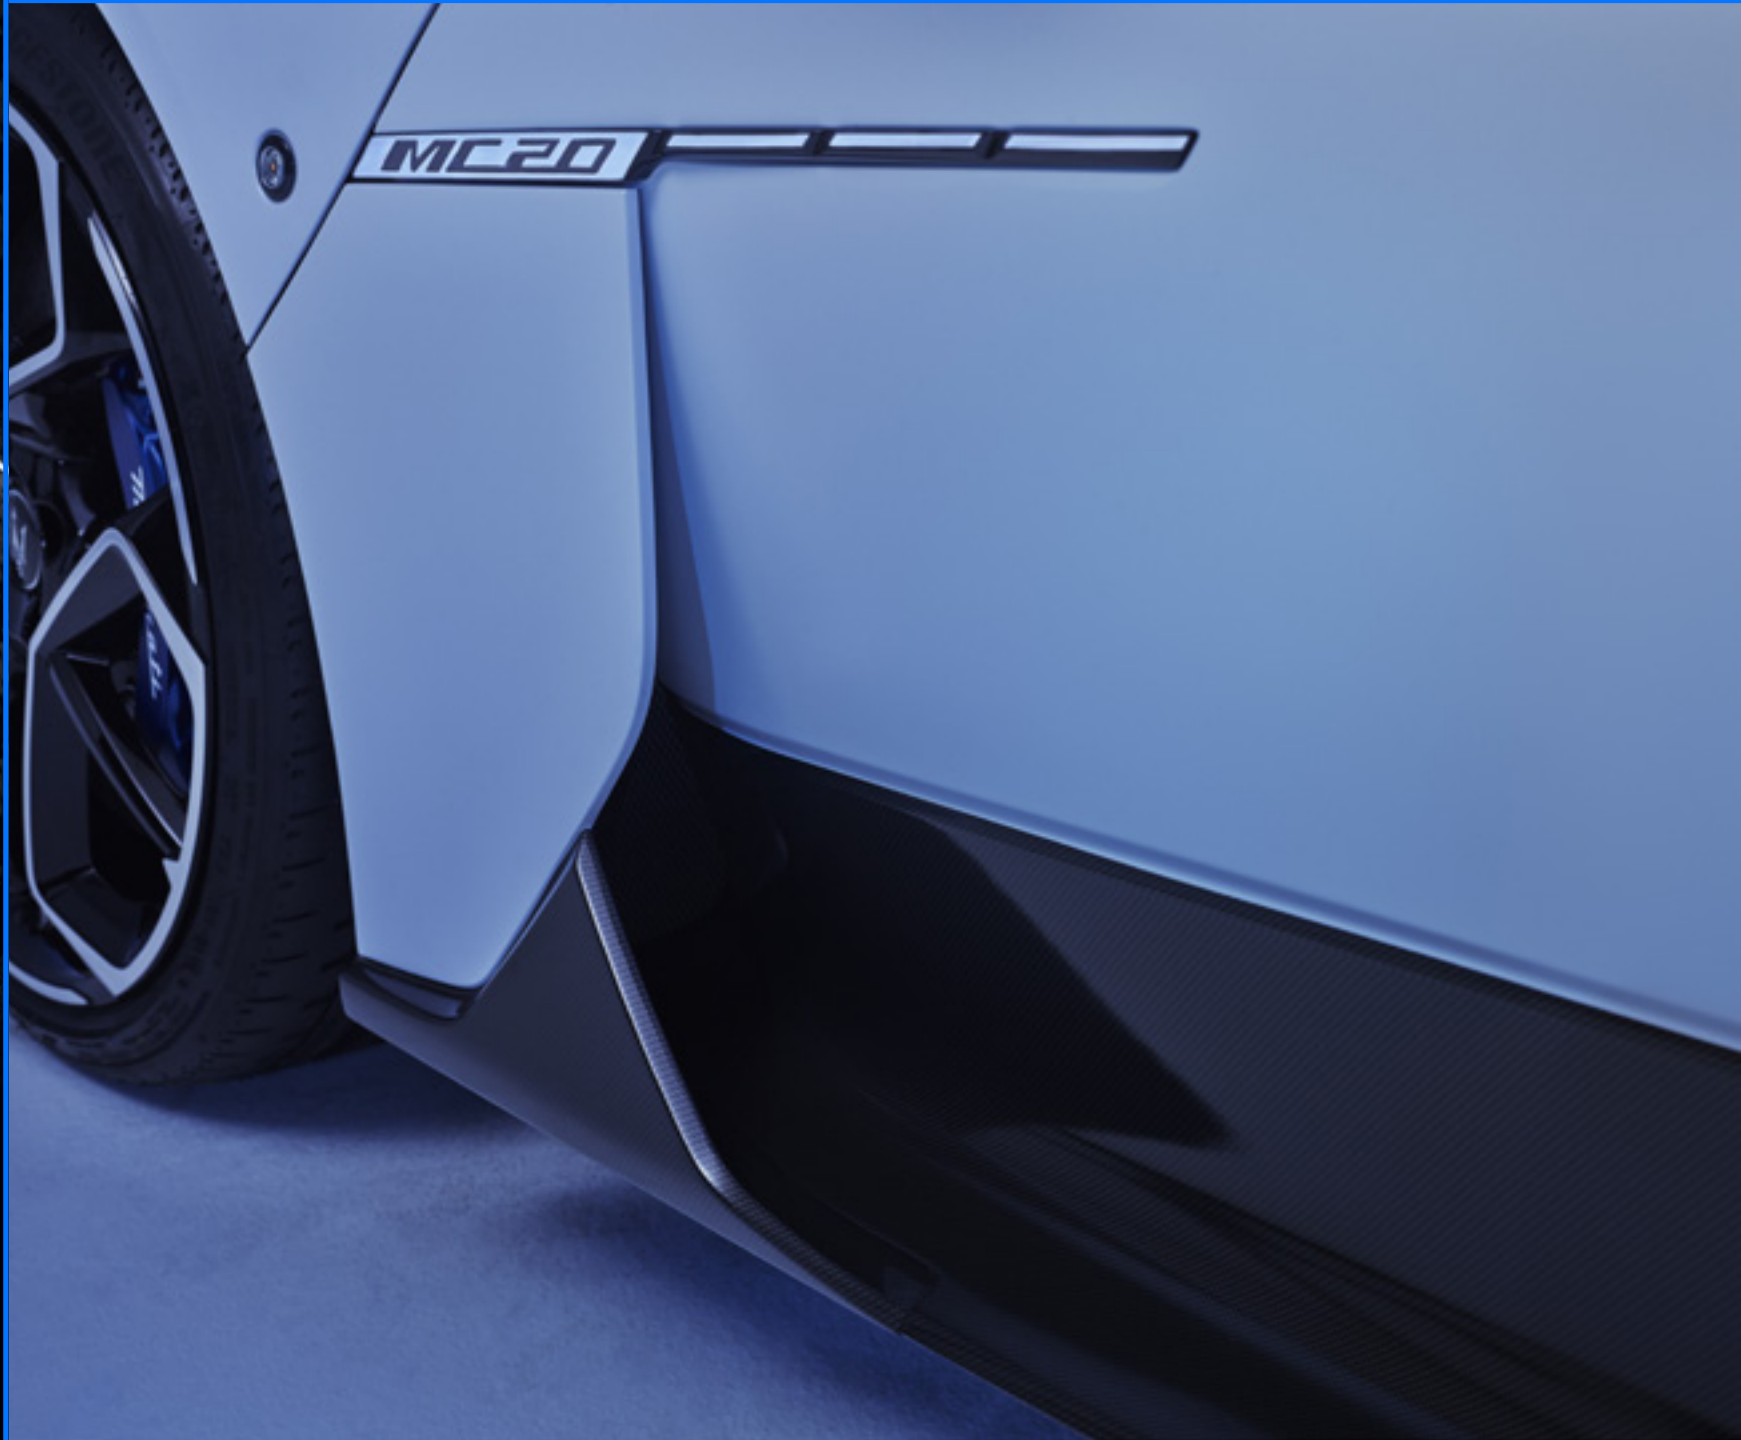

MC20 GENUINE ACCESSORIES

IMPRESSIVE ALL THE WAY

When it comes to making your MC20 even more unique, anything is possible.

With our range of Genuine Accessories, exclusive design meets exceptional functionality to emphasize the sportiness of this super sports car while delivering an exhilarating driving experience.

PERSONALIZATION

CARBON FIBER EXTERIOR KIT

Add a unique and distinctive racing character to your MC20 with the Carbon Fiber Exterior Kit.

The kit includes several carbon fiber sport customization options:

Please check whether your vehicle can be fitted with these components.

CARBON FIBER INTERIOR KIT

Specifically designed to elevate the racing DNA of this super sport car, the Carbon fiber interior kit emphasizes its sporty soul thanks to some unique elements.

CARBON WHEEL CENTER CAPS

Strongly evocative of the Maserati performance and sporty soul, the Carbon Fibre Wheel Centre Caps with the iconic Maserati Trident logo as a centerpiece, instill the wheel rims with racetrack energy.