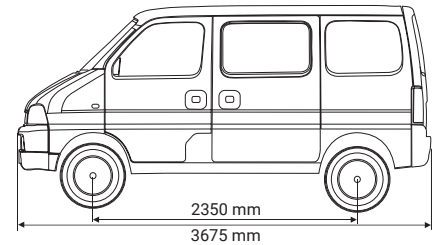

*Images for illustration purposes only.

EECO

TECHNICAL SPECIFICATIONS

VARIANT		EECO 5 SEATER STANDARD	EECO 5 SEATER AC	EECO 7 SEATER STANDARD
DIMENSION AND WEIGHT				
Fuel Efficiency	Petrol (km/l)	19.71	19.71	19.71
	CNG (km/kg)	-	26.78	-
Kerb Weight (Kg)	Petrol	935	935	935
	CNG	-	1050	-
Full Length (mm)		3675	3675	3675
Full Width (mm)		1475	1475	1475
Full Height (mm) Unladen		1825	1825	1825
Seating Capacity		5	5	7
Tread	Front (mm)	1280	1280	1280
	Rear (mm)	1290	1290	1290
Wheelbase (mm)		2350	2350	2350
Min. Turning Radius (m)		4.5	4.5	4.5
ENGINE (PETROL AND CNG)				
Engine Type		K12N	K12N	K12N
Engine Displacement (cc)		1197	1197	1197
Max. Output (kW/rpm)		Gasoline: 59.4/6000		
		CNG: 52.7/6000		
Max. Torque (Nm/rpm)		Gasoline: 104.4/3000		
		CNG: 95/3000		
Tank Capacity	Petrol (L)	32	32	32
	CNG Cylinder (water equi,L)	-	65	-
TRANSMISSION				
Petrol & CNG		5MT	5MT	5MT
BRAKE/CHASSIS				
Brake Front		Disc	Disc	Disc
Brake Rear		Drum	Drum	Drum
Front Suspension		MacPherson Strut	MacPherson Strut	MacPherson Strut
Tyre Size		155R13C 8PR		