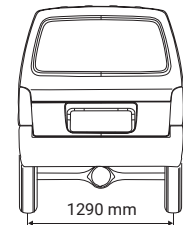

*Images for illustration purposes only.

EECO

TECHNICAL SPECIFICATIONS

VARIANT		EECO 5 SEATER STANDARD	EECO 5 SEATER AC	EECO 7 SEATER STANDARD
DIMENSION AND WEIGHT				
Fuel Efficiency	Petrol (km/l)	19.71	19.71	19.71
	CNG (km/kg)	-	26.78	-
Kerb Weight (Kg)	Petrol	935	935	935
	CNG	-	1050	-
Full Length (mm)		3675	3675	3675
Full Width (mm)		1475	1475	1475
Full Height (mm) Unladen		1825	1825	1825
Seating Capacity		5	5	7
Tread	Front (mm)	1280	1280	1280
	Rear (mm)	1290	1290	1290
Wheelbase (mm)		2350	2350	2350
Min. Turning Radius (m)		4.5	4.5	4.5
ENGINE (PETROL AND CNG)				
Engine Type		K12N	K12N	K12N
Engine Displacement (cc)		1197	1197	1197
Max. Output (kW/rpm)		Gasoline: 59.4/6000		
		CNG: 52.7/6000		
Max. Torque (Nm/rpm)		Gasoline: 104.4/3000		
		CNG: 95/3000		
Tank Capacity	Petrol (L)	32	32	32
	CNG Cylinder (water equi,L)	-	65	-
TRANSMISSION				
Petrol & CNG		5MT	5MT	5MT
BRAKE/CHASSIS				
Brake Front		Disc	Disc	Disc
Brake Rear		Drum	Drum	Drum
Front Suspension		MacPherson Strut	MacPherson Strut	MacPherson Strut
Tyre Size		155R13C 8PR		