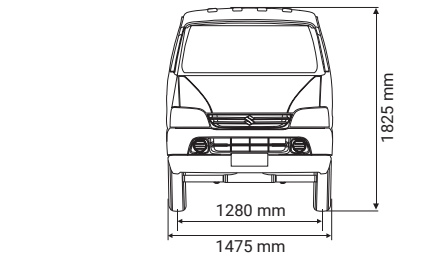

*Images for illustration purposes only.

EECO

TECHNICAL SPECIFICATIONS

VARIANT		EECO 5 SEATER STANDARD	EECO 5 SEATER AC	EECO 7 SEATER STANDARD
DIMENSION AND WEIGHT				
Fuel Efficiency	Petrol (km/l)	19.71	19.71	19.71
	CNG (km/kg)	-	26.78	-
Kerb Weight (Kg)	Petrol	935	935	935
	CNG	-	1050	-
Full Length (mm)		3675	3675	3675
Full Width (mm)		1475	1475	1475
Full Height (mm) Unladen		1825	1825	1825
Seating Capacity		5	5	7
Tread	Front (mm)	1280	1280	1280
	Rear (mm)	1290	1290	1290
Wheelbase (mm)		2350	2350	2350
Min. Turning Radius (m)		4.5	4.5	4.5
ENGINE (PETROL AND CNG)				
Engine Type		K12N	K12N	K12N
Engine Displacement (cc)		1197	1197	1197
Max. Output (kW/rpm)		Gasoline: 59.4/6000		
		CNG: 52.7/6000		
Max. Torque (Nm/rpm)		Gasoline: 104.4/3000		
		CNG: 95/3000		
Tank Capacity	Petrol (L)	32	32	32
	CNG Cylinder (water equi,L)	-	65	-
TRANSMISSION				
Petrol & CNG		5MT	5MT	5MT
BRAKE/CHASSIS				
Brake Front		Disc	Disc	Disc
Brake Rear		Drum	Drum	Drum
Front Suspension		MacPherson Strut	MacPherson Strut	MacPherson Strut
Tyre Size		155R13C 8PR		