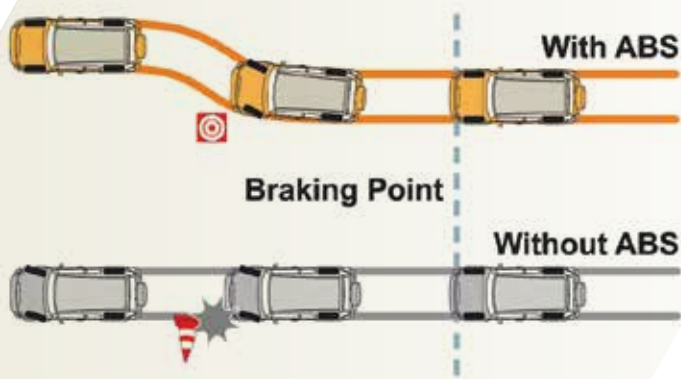

UPGRADED EXTERIORS

STAY STYLISH ON THE ROAD.

Stylishly designed exteriors that complement the toughness of the vehicle.

UPGRADED PERFORMANCE

STAY AHEAD ON THE ROAD.

- Upgraded mHawk75 engine with increased power (55.9 kW) and increased torque (210 Nm) for a thrilling drive
- Micro hybrid technology (engine start stop) across all variants for uncompromised mileage
- Strong suspension and good ground clearance for a comfortable drive on any type of road surface
- Peace of mind because a of low maintenance cost*
- Upgraded BS6 compliant engine for not only a powerful drive, but also for a cleaner one

Dual Airbag for additional safety

UPGRADED SAFETY

Driver + co-driver seat belt reminder

Anti-lock Braking System (ABS)

Tough & rugged body shell with a frame based construction

UPGRADED SAFETY

The only vehicle in India with metal bumpers to comply with pedestrian protection norms