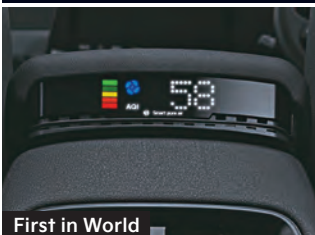

## Futuristic interiors

**BOSE Premium Sound System with LED Sound Mood Lights**

First in Segment

**26.03 cm (10.25") HD Touchscreen Navigation**

First in Segment

**Smart Pure Air Purifier with Virus & Bacteria Protection\***