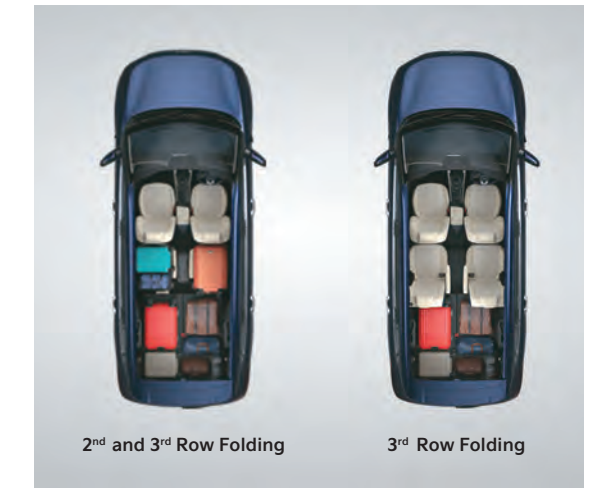

Adaptable Seating to Accomodate Everything