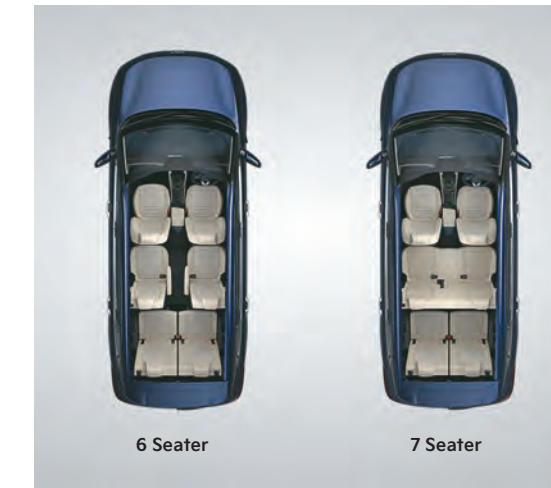

Seating Options for Everyone