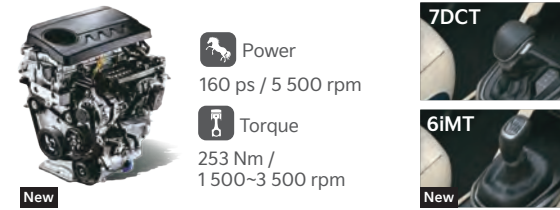

### Powerful Smartstream 1.5T-GDi Petrol Engine