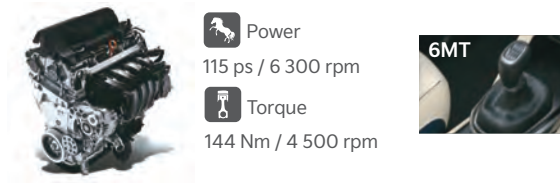

Advanced Smartstream 1.5l Petrol Engine