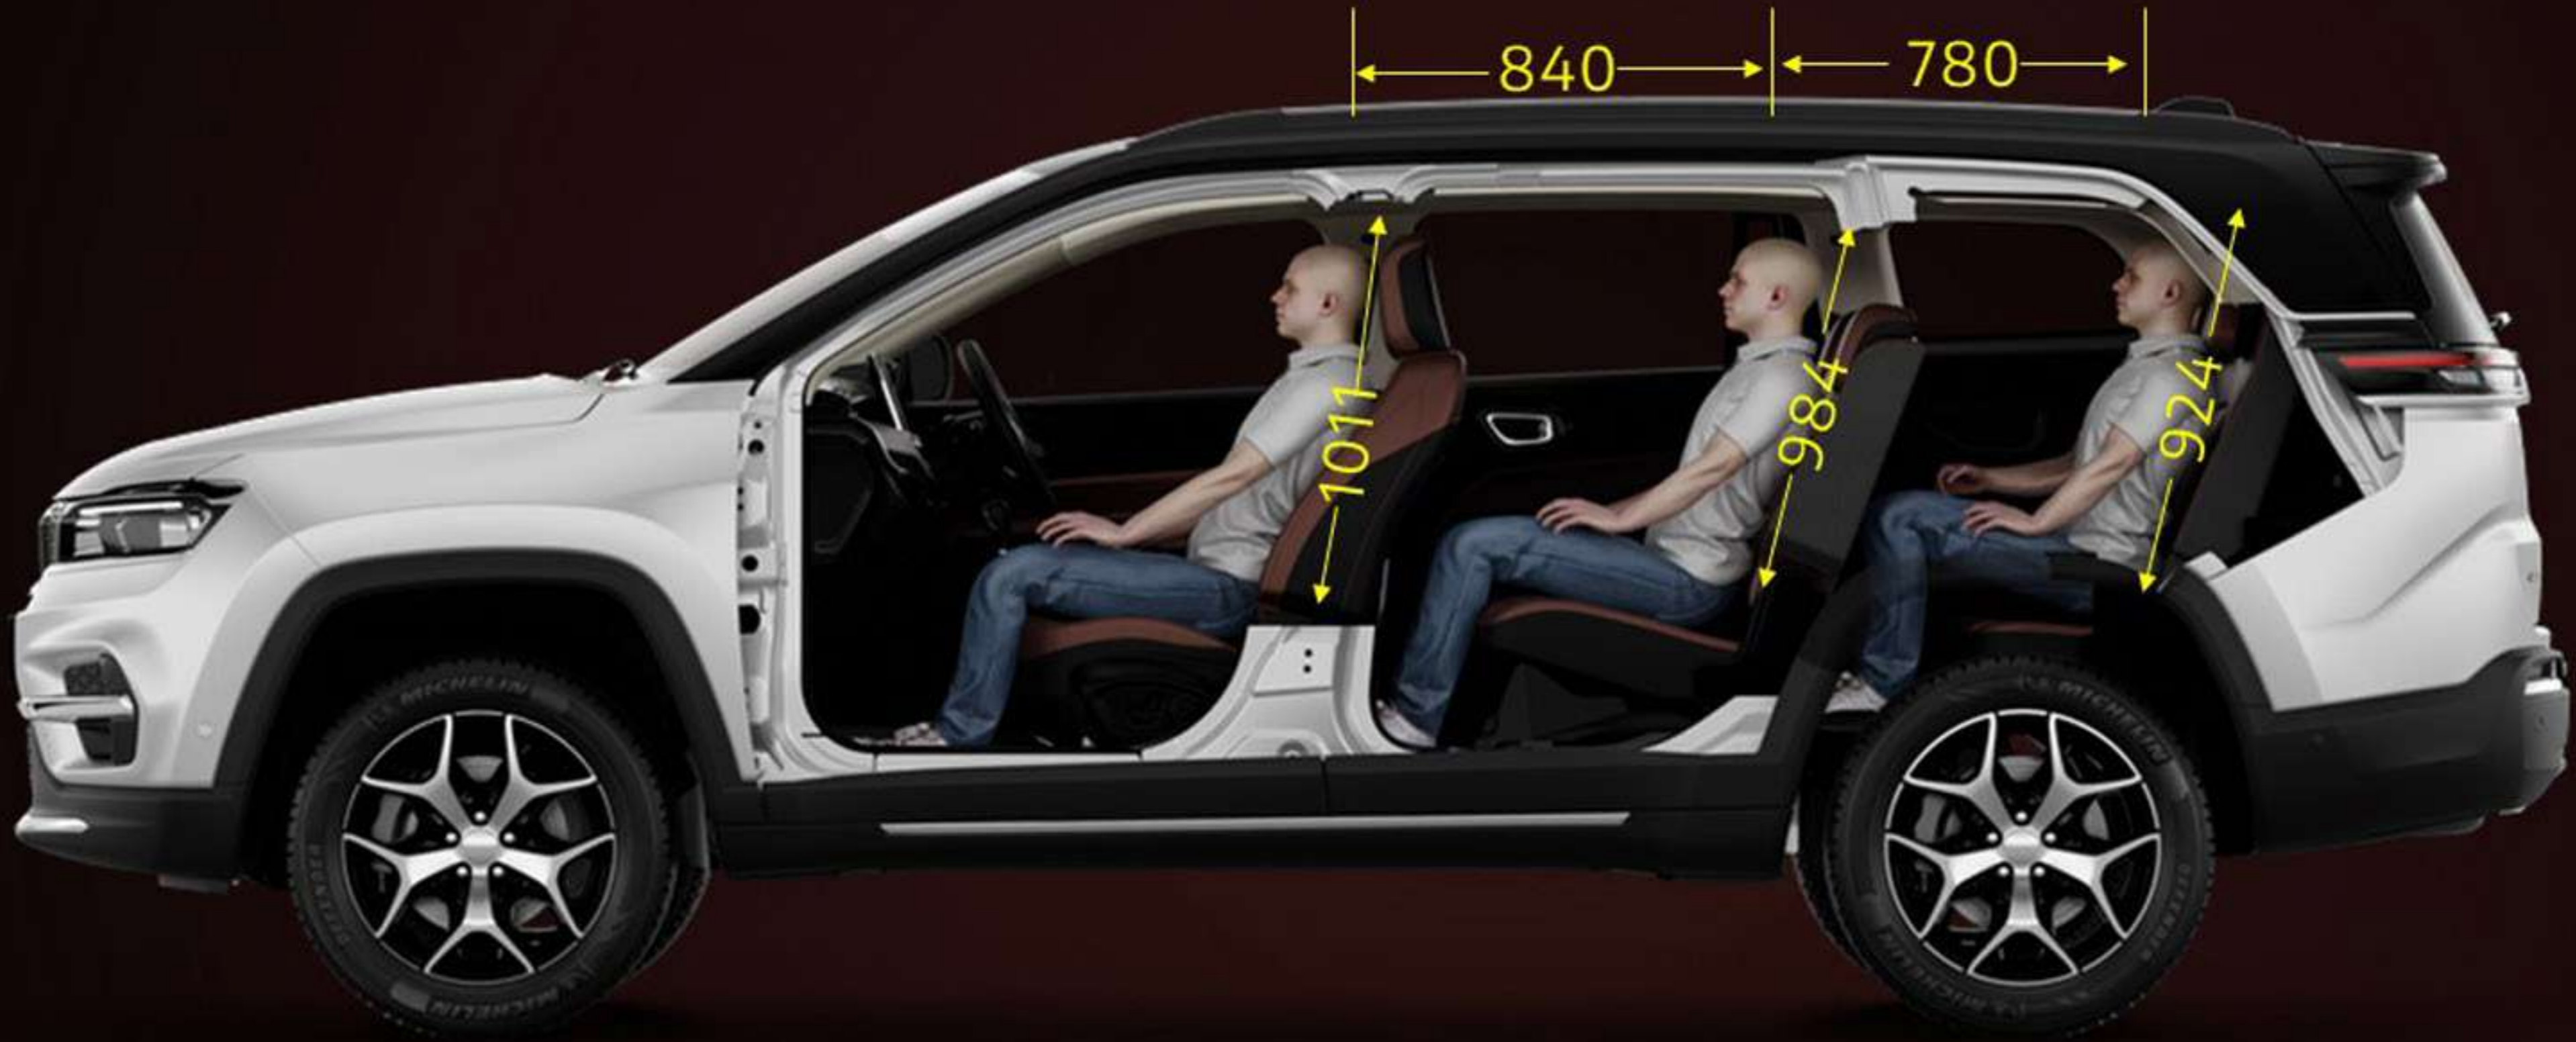

SPACE FOR ALL

840 (mm) Couple Distance, 1st to 2nd ROW

Competition - 1	835
Competition - 2	835

780 (mm) Couple Distance, 2nd to 3rd ROW

Competition - 1	729
Competition - 2	732