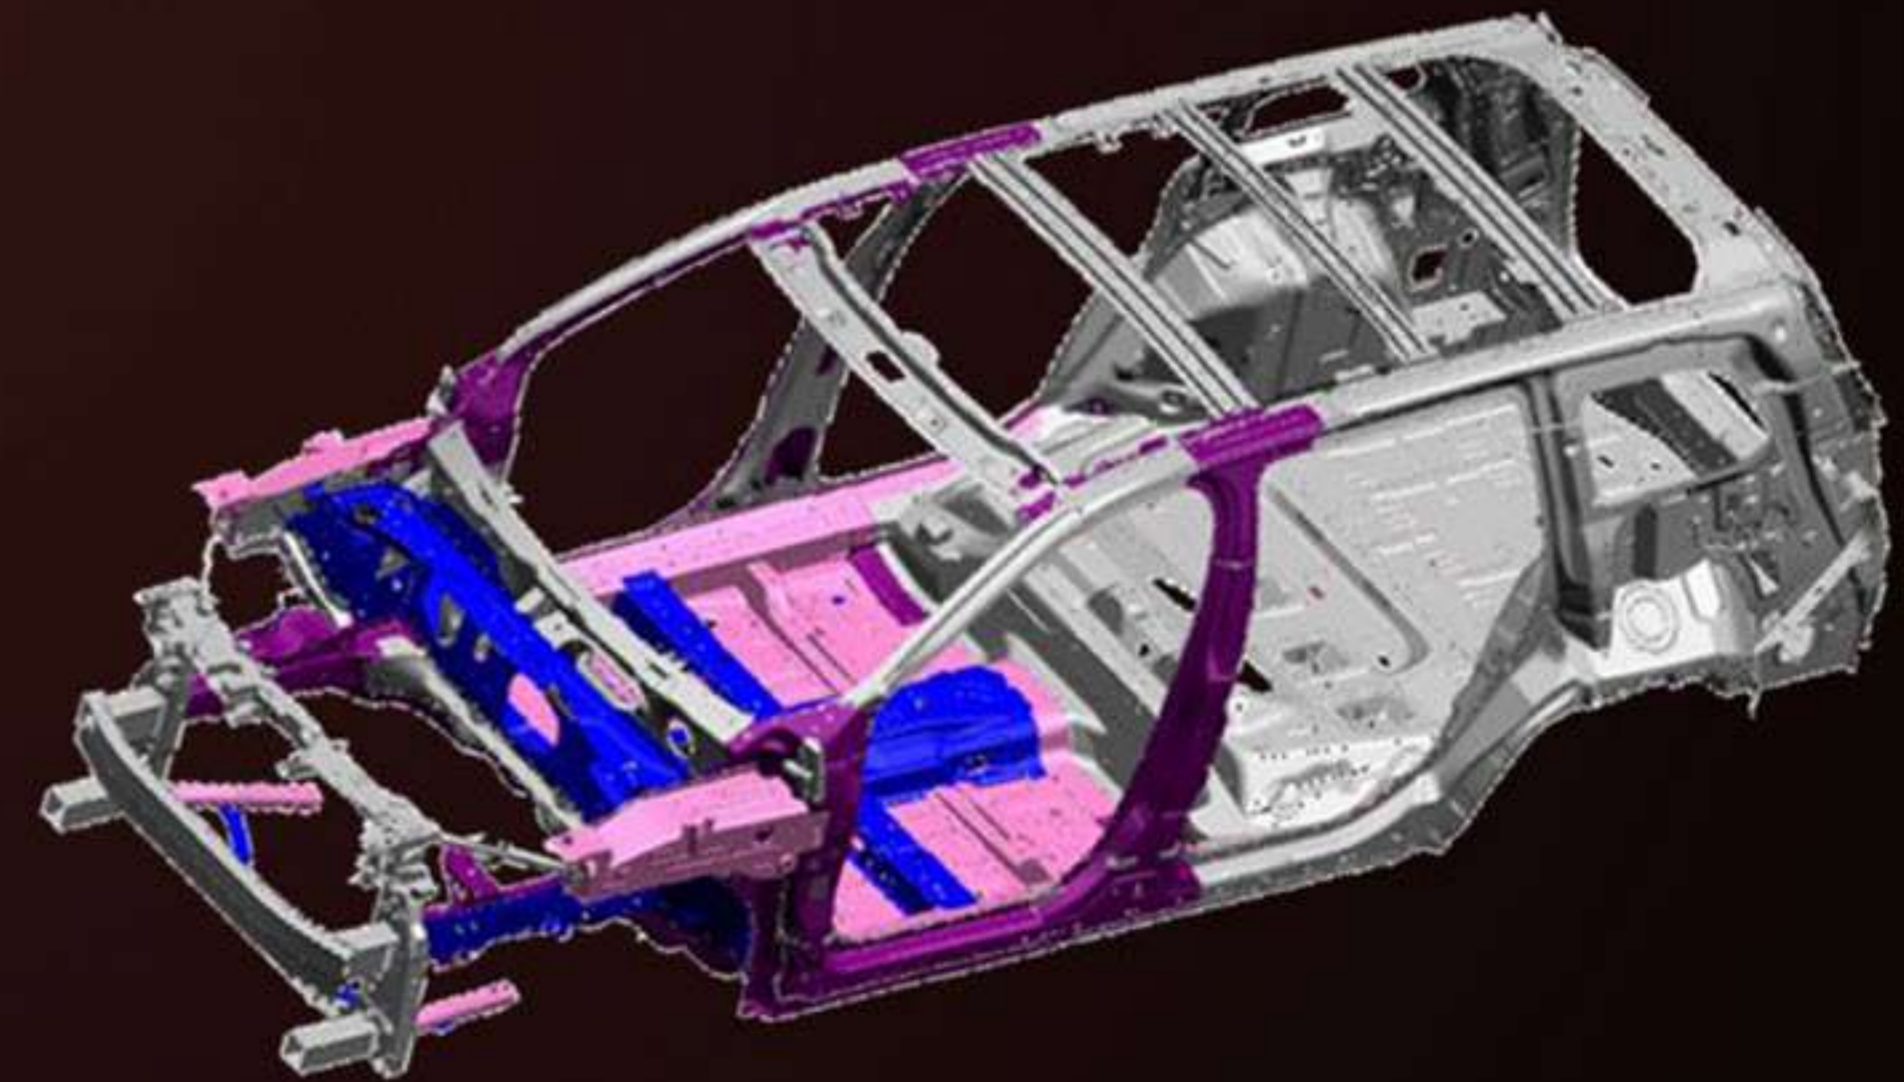

# TERRAIN PROVEN UNIBODY ARCHITECTURE

LOWER CENTER OF GRAVITY

WEIGHT REDUCTION

HIGHER RIGIDITY

Jeep

MH 12 TD 3347

ROBUST DESIGN FOR COMPLETE SAFETY

Jeep®

**63%**

HOT STAMPED & HIGH STRENGTH STEEL

**16%** HOT STAMP

**22%** ADVANCE HIGH STRENGTH

**25%** HIGH STRENGTH

UNCOMPROMISED  
SAFETY

CONVINIENT  
POWERLIFT GATE

**80°** REAR DOOR  
OPENING ANGLE