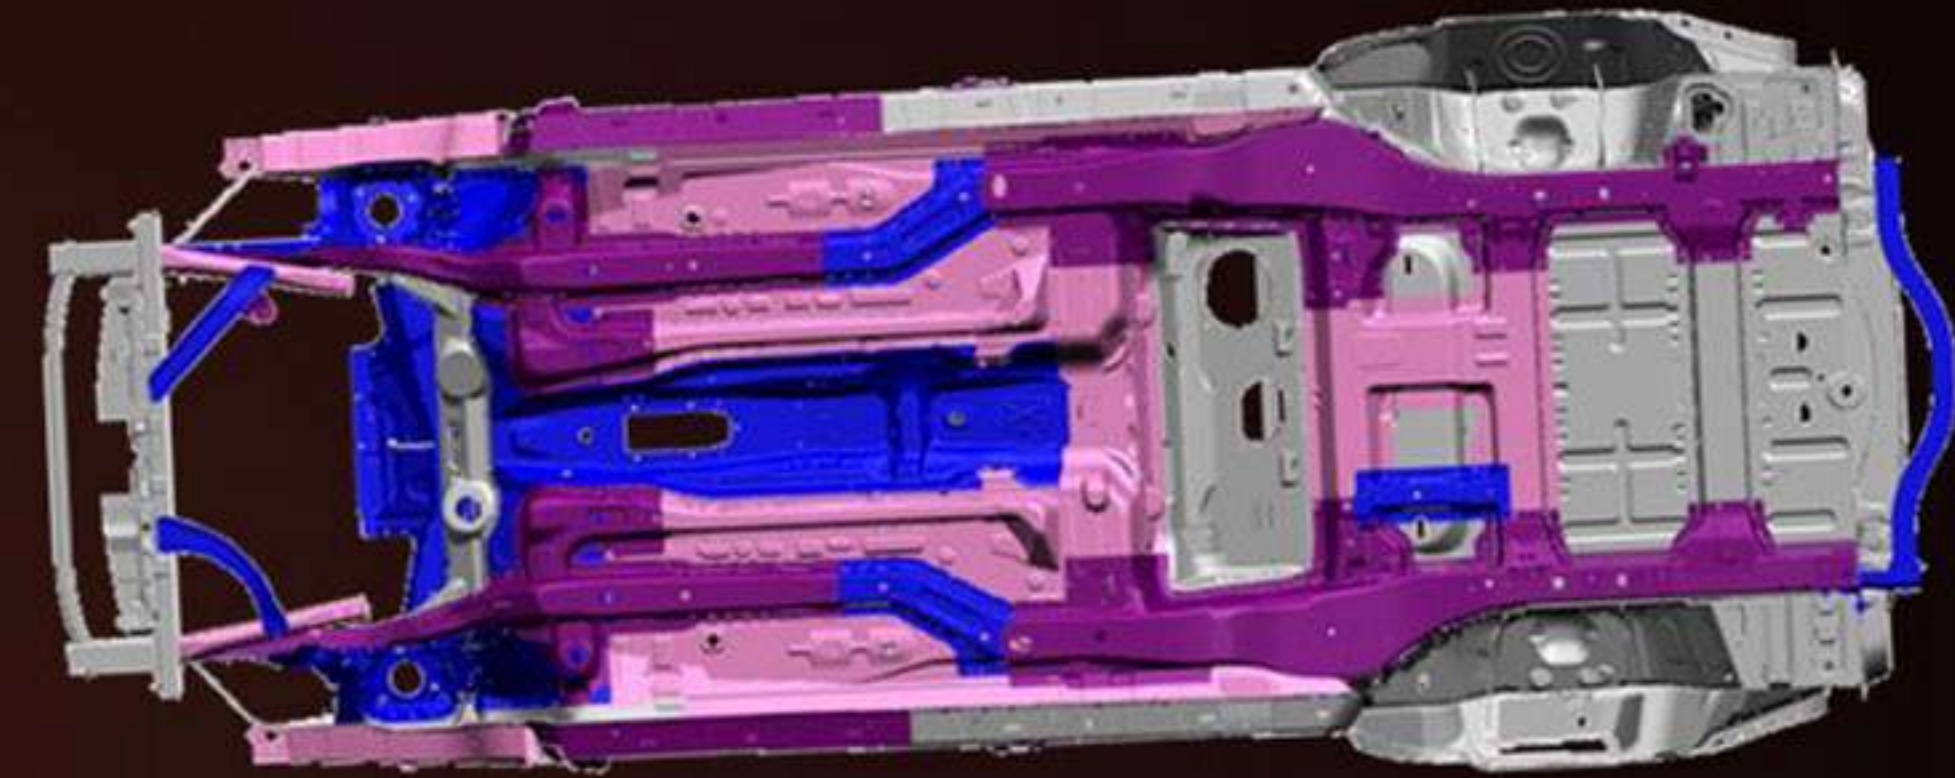

# TERRAIN PROVEN UNIBODY ARCHITECTURE

LOWER CENTER OF GRAVITY

WEIGHT REDUCTION

HIGHER RIGIDITY

Jeep

MH 12 TD 3347

ROBUST DESIGN FOR COMPLETE SAFETY

Jeep®

**63%**

HOT STAMPED & HIGH STRENGTH STEEL

**16%** HOT STAMP

**22%** ADVANCE HIGH STRENGTH

**25%** HIGH STRENGTH

UNCOMPROMISED  
SAFETY

CONVINIENT  
POWERLIFT GATE

**80°** REAR DOOR  
OPENING ANGLE