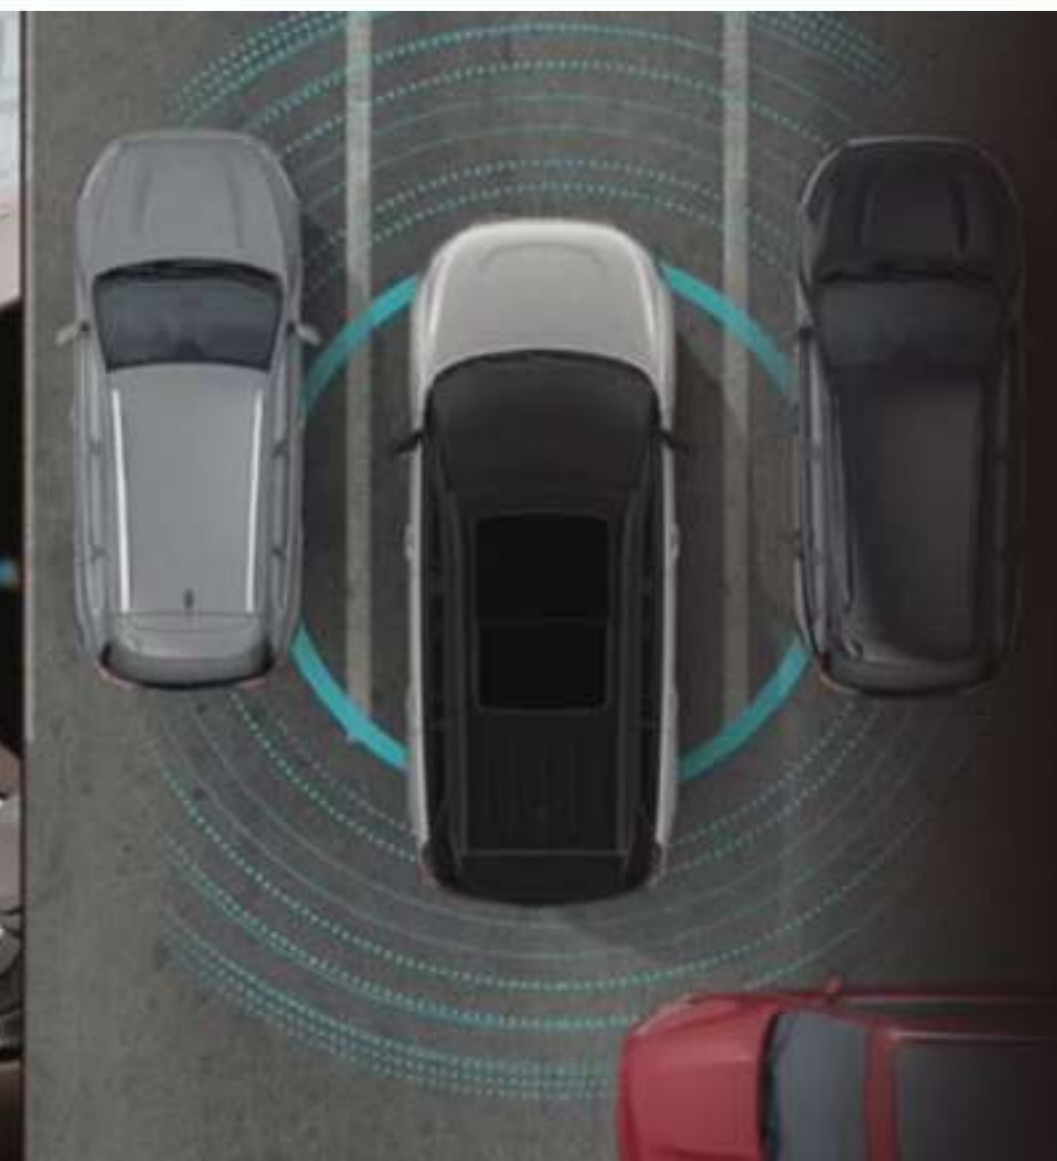

**63%**

HOT STAMPED & HIGH STRENGTH STEEL

**16%** HOT STAMP

**22%** ADVANCE HIGH STRENGTH

**25%** HIGH STRENGTH

UNCOMPROMISED  
SAFETY

CONVINIENT  
POWERLIFT GATE

**80°** REAR DOOR  
OPENING ANGLE