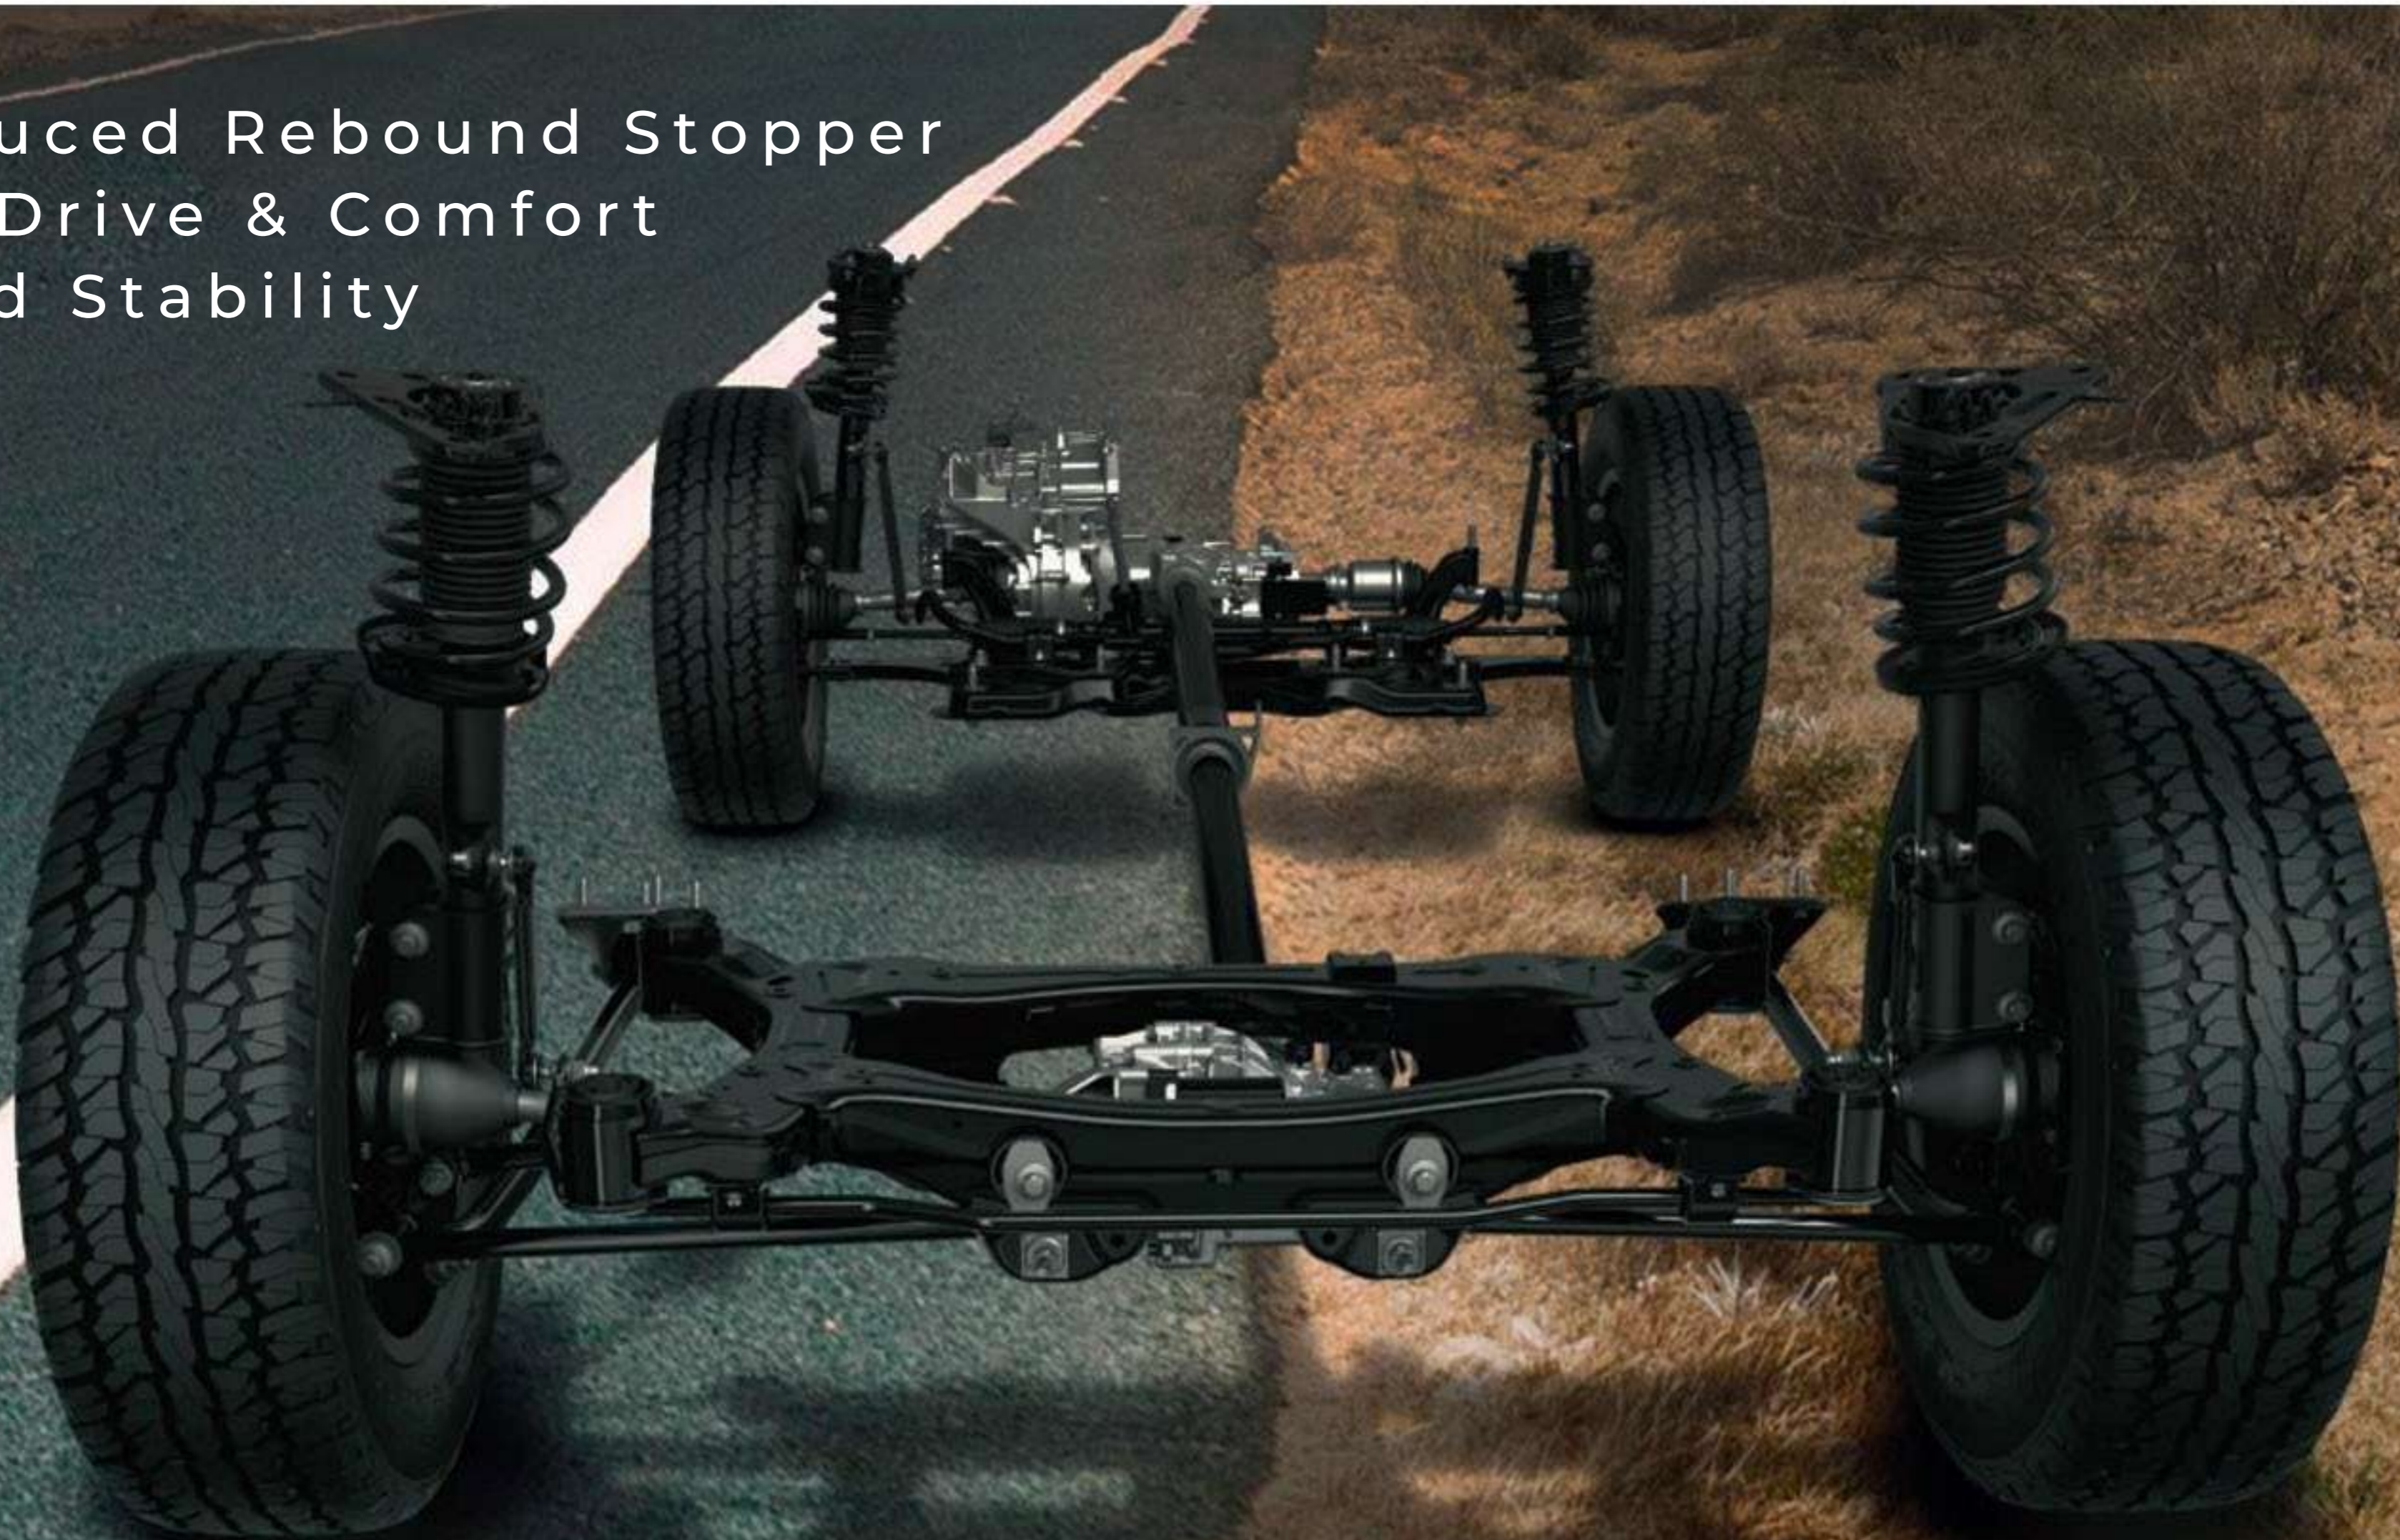

HYDROLIC REBOUND STOPPER FREQUENCY SELECTIVE DAMPING

- 25% Reduced Rebound Stopper
- Smooth Drive & Comfort
- Improved Stability