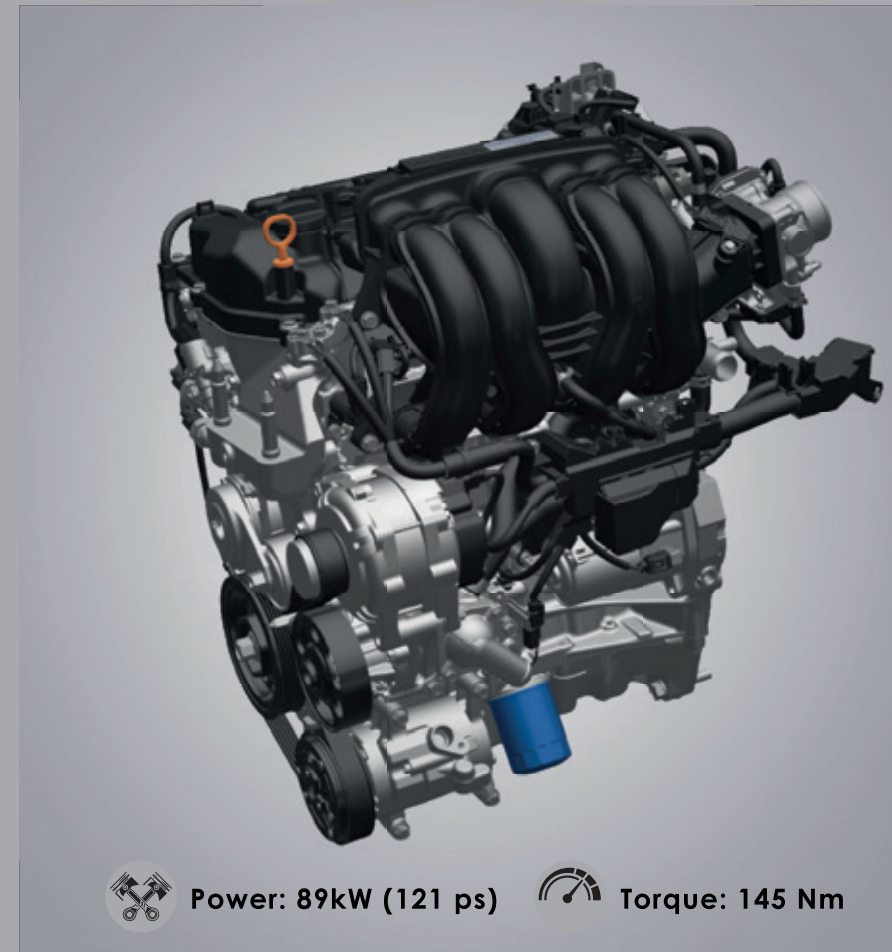

Elevate Your Drive

Packed with a legendary engine, finely tuned suspension and much more, Elevate offers an optimal balance of performance and high fuel efficiency for a fun-to-drive experience.

Refined Petrol Engine - 1.5 L i-VTEC DOHC with VTC

The best high-performance engine for combustion efficiency, reduced friction and emissions. It offers an exhilarating 89 kW (121 ps) of power with 145 Nm torque.

Advanced Continuously Variable Transmission (CVT)

A legendary transmission that delivers a drive that's both smooth and delightful.

6-Speed Manual Transmission

Always be in control with a remarkable manual transmission.

Power: 89kW (121 ps)

Torque: 145 Nm

Refined Petrol Engine - 1.5 L i-VTEC DOHC with VTC