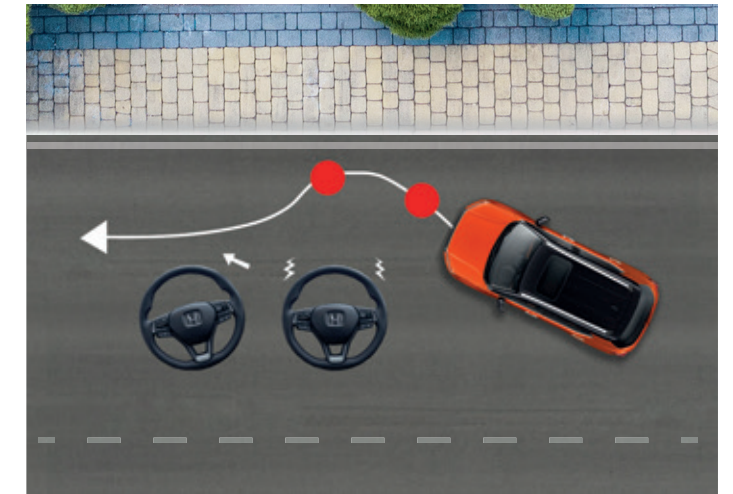

Improves visibility by automatically switching between low and high beam.

Road Departure Mitigation System

When the car seems to deviate from road boundaries, it gives audio-visual alerts with steering wheel support.

Lane Keeping Assist System (LKAS)

It steers the wheel to keep you in the middle of the lane while cruising along the highway.

Adaptive Cruise Control

Road Departure Mitigation System

Auto High-Beam

Lane Keeping Assist System (LKAS)

ROBUST & RELIABLE SAFETY

Elevate Your Safety

Peace of mind comes naturally with the state-of-the-art active and passive safety features of Elevate, keeping you and your loved ones protected.

LaneWatch™ Camera

When you signal left, the passenger-side mirror camera shows live video on your infotainment screen, eliminating blind spots for safer turning and lane changing.

Advanced Compatibility Engineering (ACE™) Body Structure