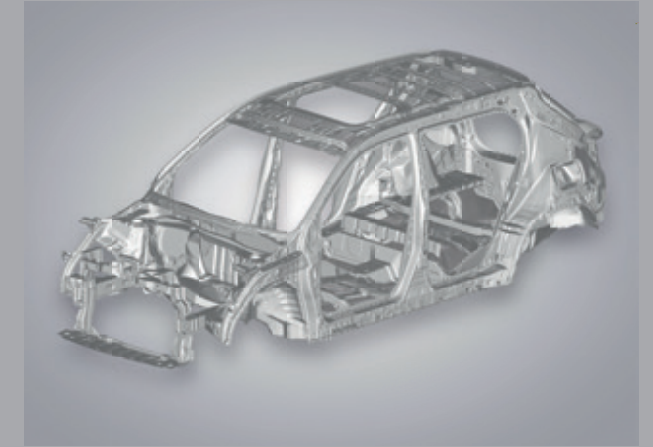

Advanced Compatibility Engineering (ACE™) Body Structure