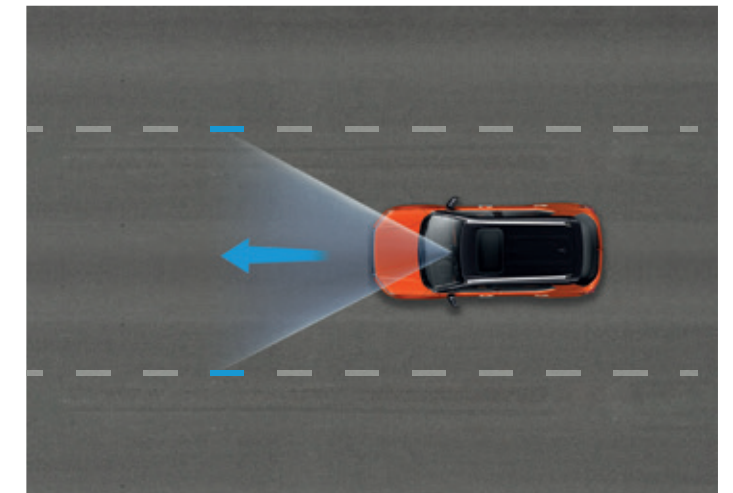

Improves visibility by automatically switching between low and high beam.

Road Departure Mitigation System

When the car seems to deviate from road boundaries, it gives audio-visual alerts with steering wheel support.

Lane Keeping Assist System (LKAS)

It steers the wheel to keep you in the middle of the lane while cruising along the highway.

Adaptive Cruise Control

Road Departure Mitigation System

Auto High-Beam

Lane Keeping Assist System (LKAS)

ROBUST & RELIABLE SAFETY

Elevate Your Safety

Peace of mind comes naturally with the state-of-the-art active and passive safety features of Elevate, keeping you and your loved ones protected.

LaneWatch™ Camera

When you signal left, the passenger-side mirror camera shows live video on your infotainment screen, eliminating blind spots for safer turning and lane changing.

Advanced Compatibility Engineering (ACE™) Body Structure