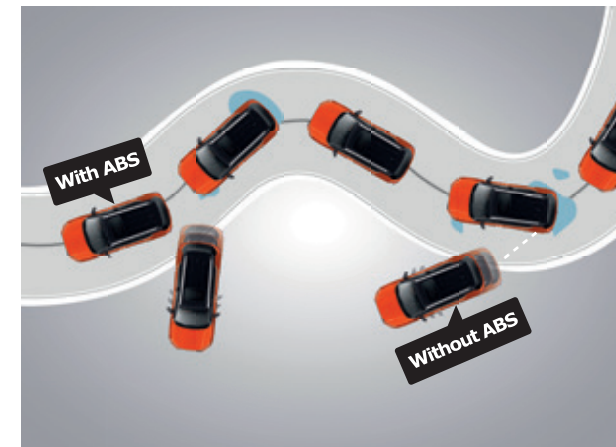

Anti-Lock Braking System (ABS) with Electronic Brake-force Distribution (EBD)