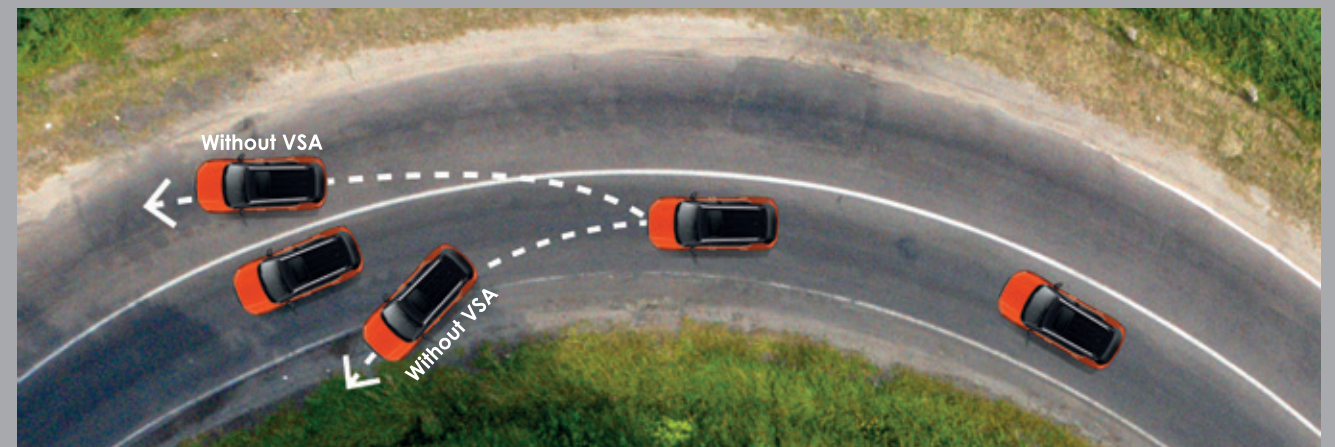

Ensures vehicle stability & control by preventing sideways skidding when cornering hard.

LaneWatch™ Camera

Advanced Compatibility Engineering (ACE™) Body Structure

Hill Start Assist

Multi-angle Rear Camera with Guidelines