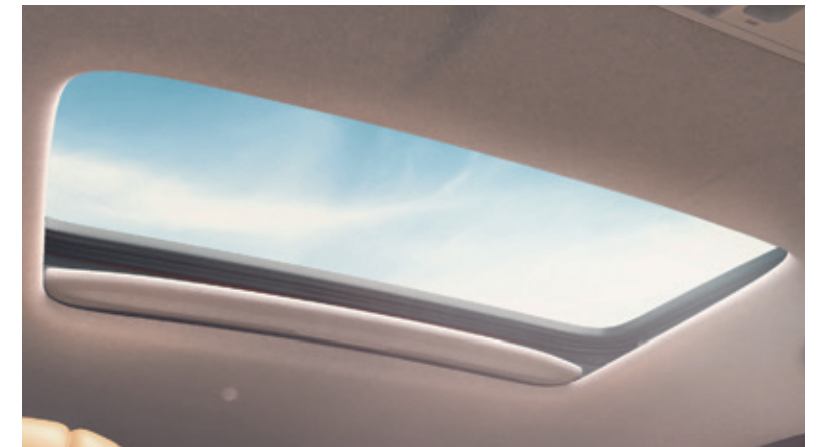

One-Touch Electric Sunroof