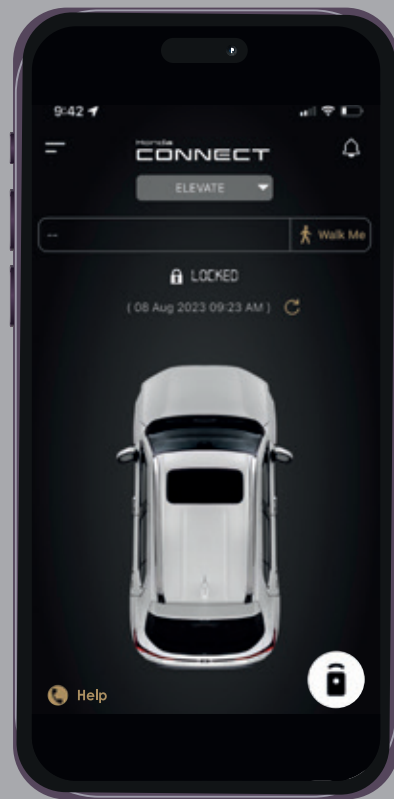

Alexa Remote Capability

Voice-enabled remote capability with Alexa makes giving commands even easier.

Scan to
download the app

^Terms & Conditions applicable. Honda Connect comes with free subscription for 1st 5 years from the date of purchase.

37 Smart Features with 5 Year Complimentary Subscription

Smartwatch Connectivity

Alexa Remote Capability

Honda CONNECT

Peace of mind

Enjoy uninterrupted long drives with the Honda Connect App that ensures your peace of mind.

- Service Scheduler
- Tow Away Alert
- Roadside Assistance
- Payment Gateway
- Tyre Pressure Monitoring System (TPMS)⁺
- Fuel Pay

And many more...

Safety & Security

Safety has always been Honda's priority. Honda Connect offers reliable security and always ensures your safety.

- Car Location
- Geo-Fence Alert
- Auto Crash Notification
- Drive View Recorder (DVR)⁺
- Stolen Vehicle Tracking
- Contextual Speeding Alert
- Unauthorized Access Alert

And many more...

Convenience

Your convenience is essential. Which is why, Honda Connect offers features, that make your every drive effortless.