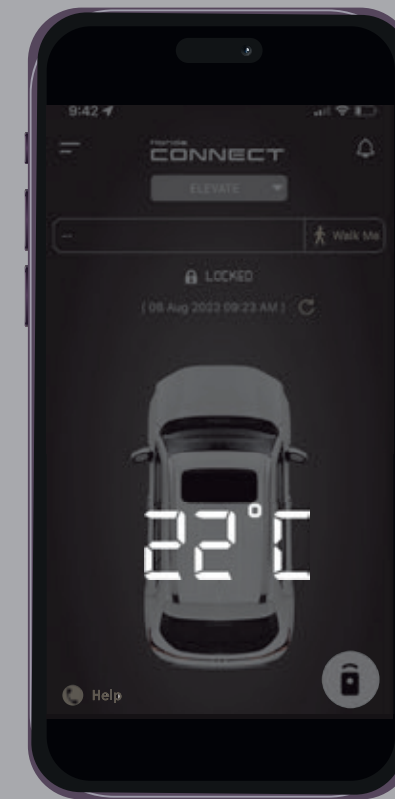

37 Smart Features with 5 Year Complimentary Subscription

Smartwatch Connectivity

Alexa Remote Capability

Honda CONNECT

Peace of mind

Enjoy uninterrupted long drives with the Honda Connect App that ensures your peace of mind.

- Service Scheduler
- Tow Away Alert
- Roadside Assistance
- Payment Gateway
- Tyre Pressure Monitoring System (TPMS)⁺
- Fuel Pay

And many more...

Safety & Security

Safety has always been Honda's priority. Honda Connect offers reliable security and always ensures your safety.

- Car Location
- Geo-Fence Alert
- Auto Crash Notification
- Drive View Recorder (DVR)⁺
- Stolen Vehicle Tracking
- Contextual Speeding Alert
- Unauthorized Access Alert

And many more...

Convenience

Your convenience is essential. Which is why, Honda Connect offers features, that make your every drive effortless.