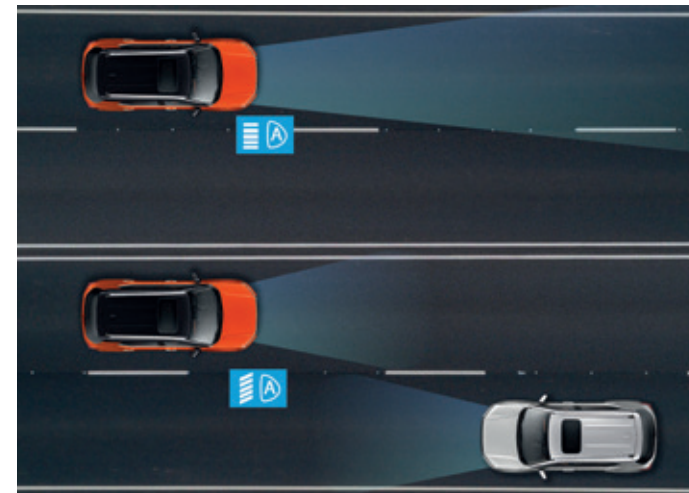

Lane Keeping Assist System (LKAS)

It steers the wheel to keep you in the middle of the lane while cruising along the highway.

Adaptive Cruise Control

Road Departure Mitigation System

Auto High-Beam

Lane Keeping Assist System (LKAS)

ROBUST & RELIABLE SAFETY

Elevate Your Safety

Peace of mind comes naturally with the state-of-the-art active and passive safety features of Elevate, keeping you and your loved ones protected.

LaneWatch™ Camera